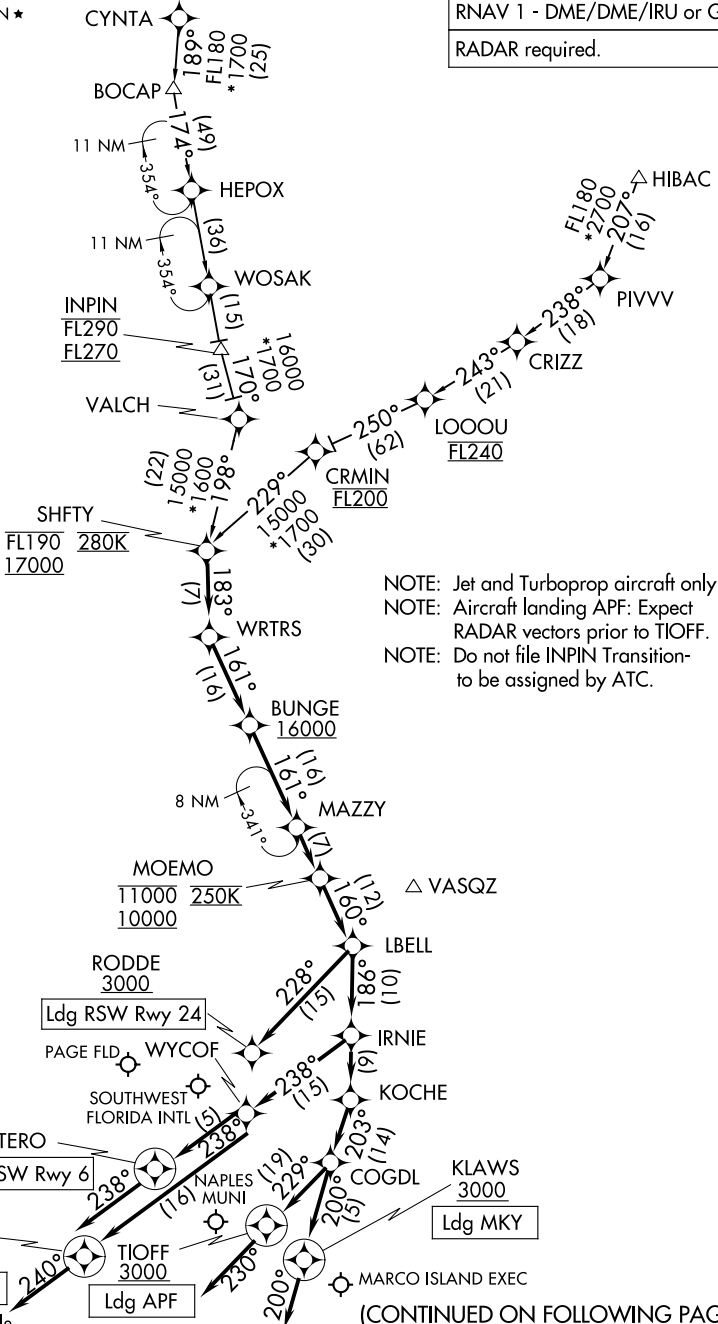

SHFTY SIX ARRIVAL (RNAV)

FORT MYERS, FLORIDA

FORT MYERS APP CON ★
 126.8
 APF ATIS
 134.225
 FMY ATIS
 123.725
 RSW D-ATIS
 124.65

RNAV 1 - DME/DME/IRU or GPS.
 RADAR required.

NOTE: Jet and Turboprop aircraft only.
 NOTE: Aircraft landing APF: Expect RADAR vectors prior to TIOFF.
 NOTE: Do not file INPIN Transition-to be assigned by ATC.

NOTE: Chart not to scale.

(CONTINUED ON FOLLOWING PAGE)

SHFTY SIX ARRIVAL (RNAV)

FORT MYERS, FLORIDA