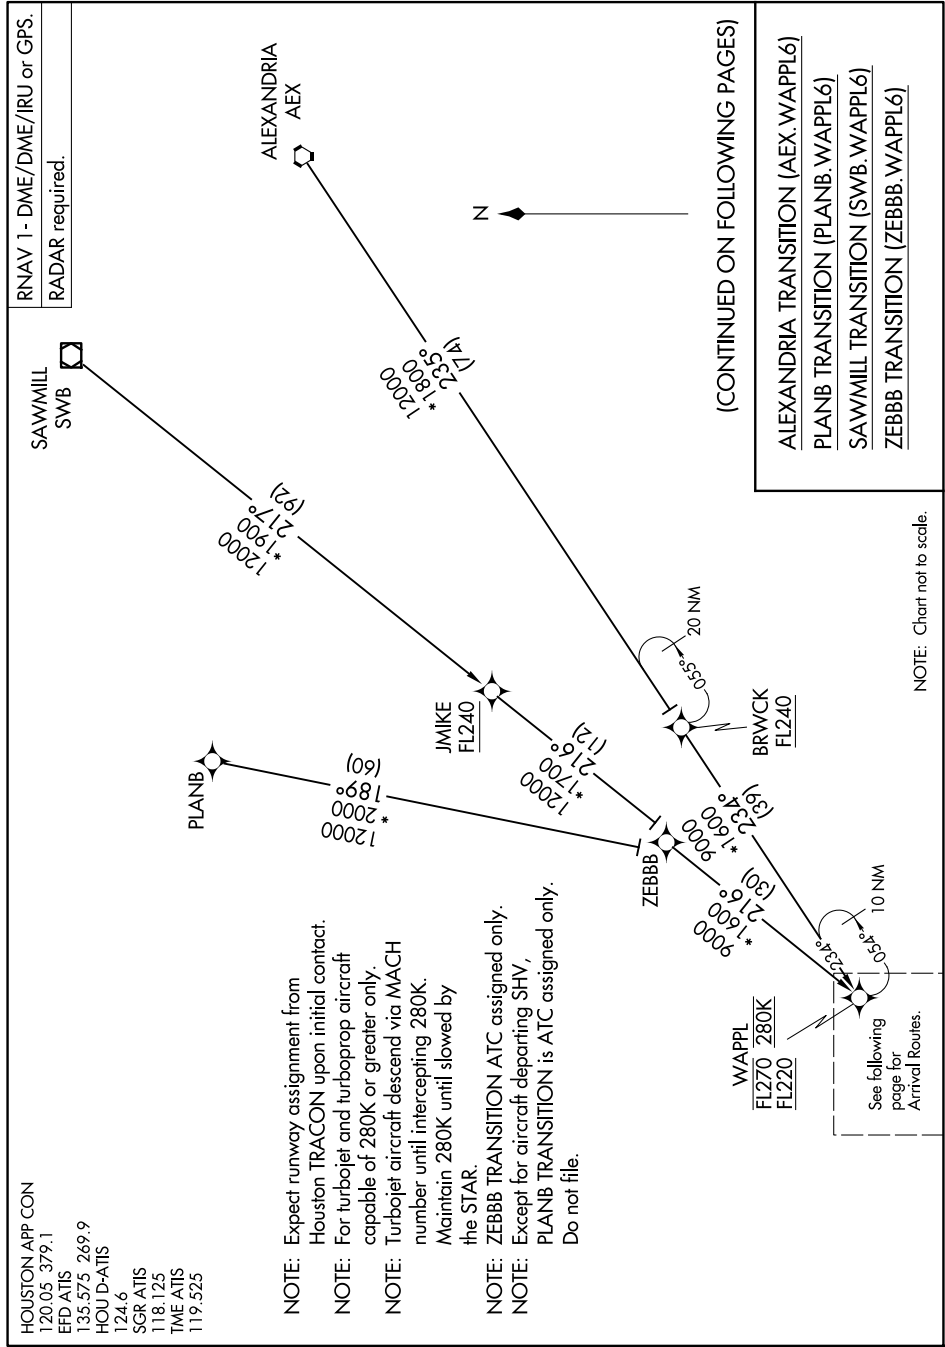

WAPPL SIX ARRIVAL (RNAV) Transition Routes

HOUSTON, TEXAS

SC-5, 20 MAR 2025 to 17 APR 2025

WAPPL SIX ARRIVAL (RNAV) Transition Routes

HOUSTON, TEXAS

SC-5, 20 MAR 2025 to 17 APR 2025