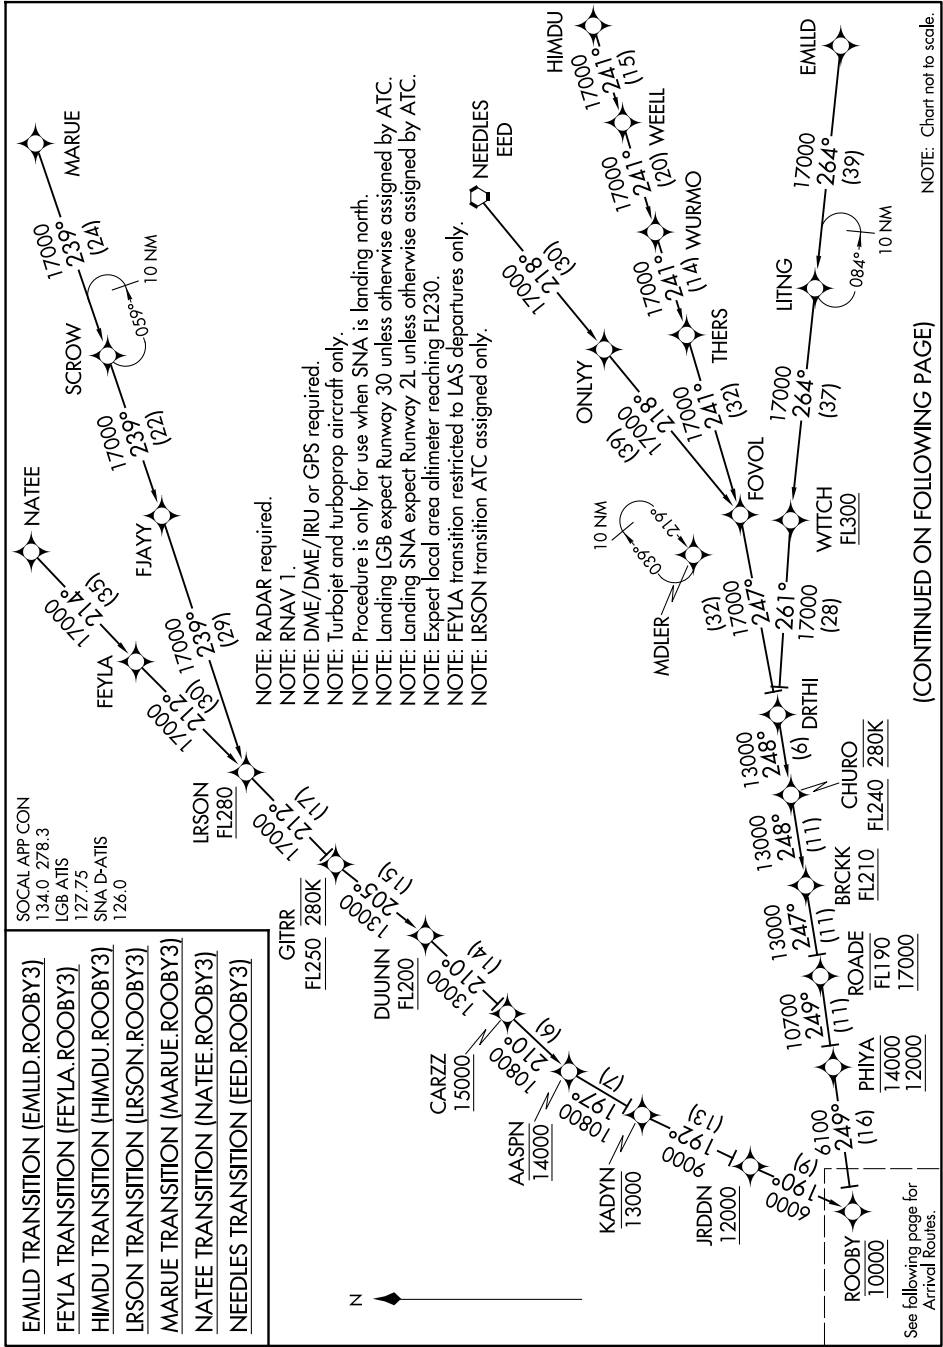

ROOBY THREE ARRIVAL (RNAV) Transition Routes

SW-3, 20 MAR 2025 to 17 APR 2025

(CONTINUED ON FOLLOWING PAGE)

SW-3, 20 MAR 2025 to 17 APR 2025