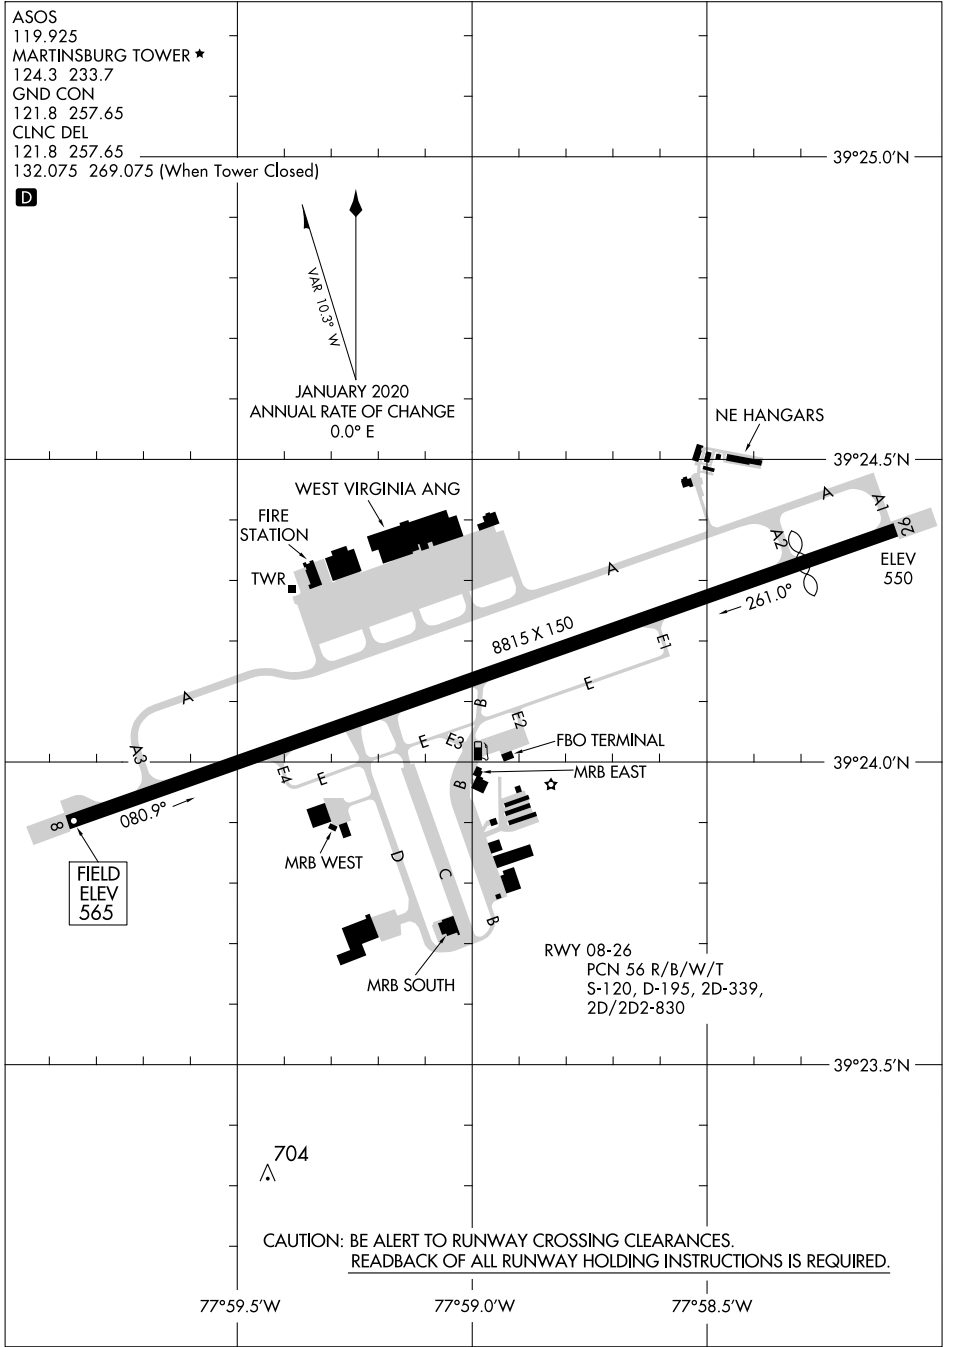

22195 **AIRPORT DIAGRAM** EASTERN WV RGNL/SHEPHERD FLD (MR.B)  
 AL-249 (FAA) MARTINSBURG, WEST VIRGINIA

NE-4, 20 MAR 2025 to 17 APR 2025

NE-4, 20 MAR 2025 to 17 APR 2025