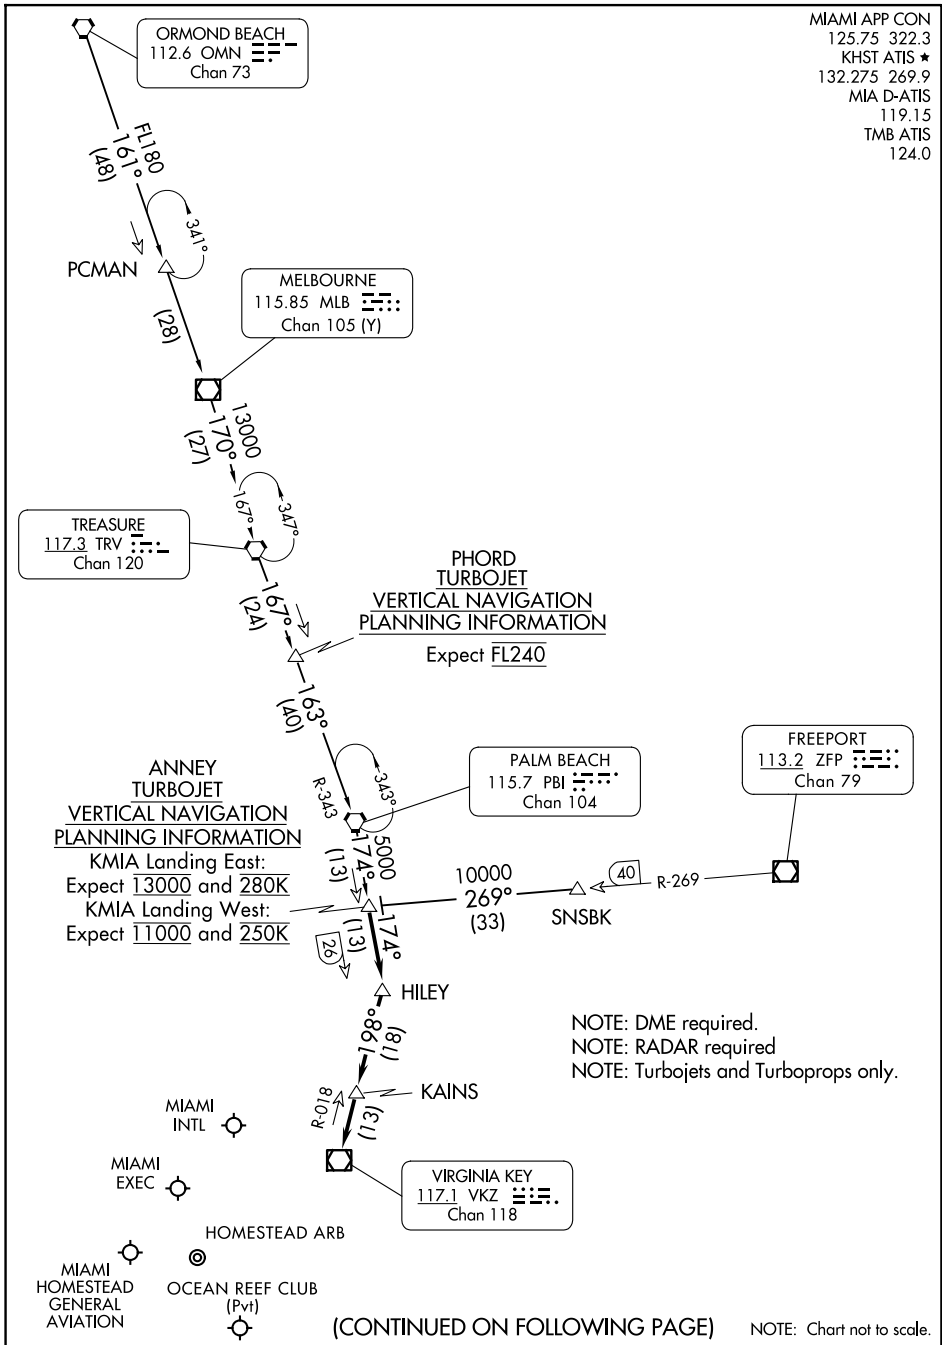

ANNEY FOUR ARRIVAL

MIAMI, FLORIDA

MIAMI APP CON
 125.75 322.3
 KHST ATIS ★
 132.275 269.9
 MIA D-ATIS
 119.15
 TMB ATIS
 124.0

SE-3, 20 MAR 2025 to 17 APR 2025

SE-3, 20 MAR 2025 to 17 APR 2025

(CONTINUED ON FOLLOWING PAGE)

NOTE: Chart not to scale.

ANNEY FOUR ARRIVAL

MIAMI, FLORIDA