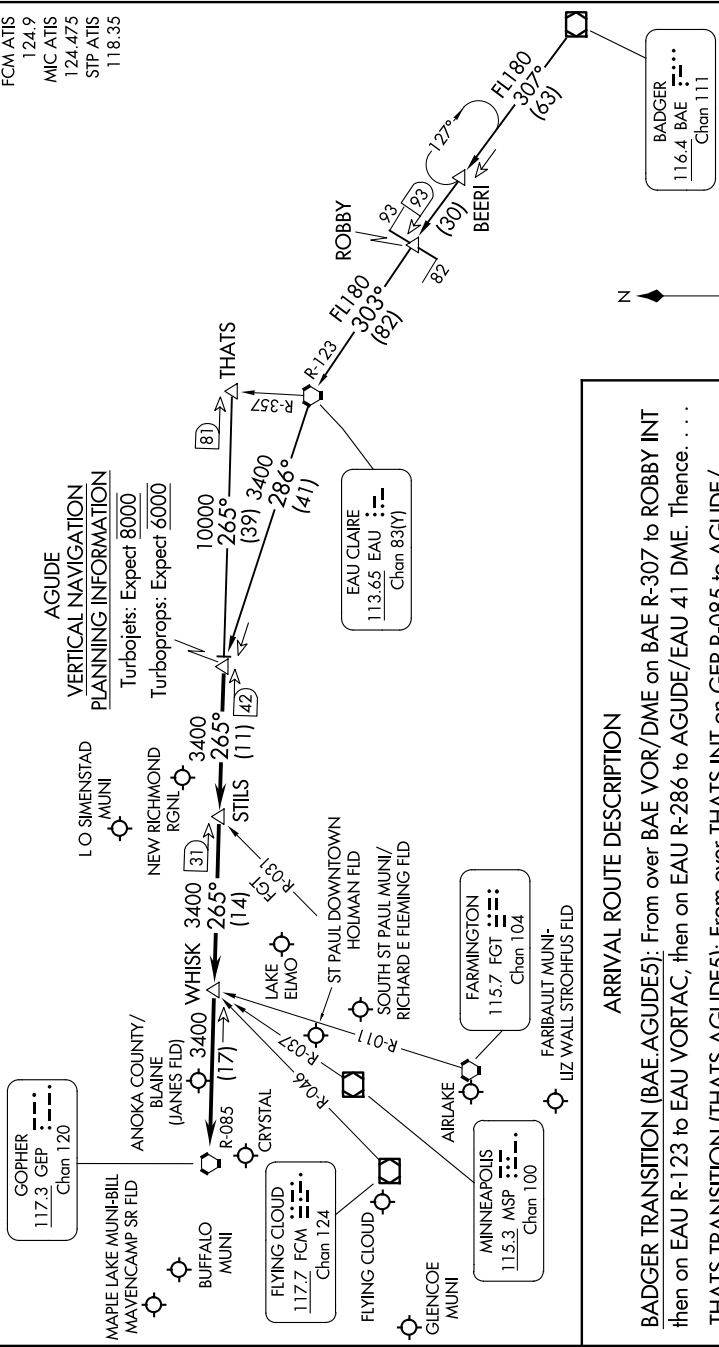

# AGUDE FIVE ARRIVAL

AL-263 (FAA)

MINNEAPOLIS-ST PAUL, MINNESOTA

NC-1, 20 MAR 2025 to 17 APR 2025

NOTE: Chart not to scale.

NOTE: DME and RADAR required.

MINNEAPOLIS APP CON  
121.2 335.5  
ANE ATIS  
120.625  
FCM ATIS  
124.9  
MIC ATIS  
124.475  
STP ATIS  
118.35

# AGUDE FIVE ARRIVAL

MINNEAPOLIS-ST PAUL, MINNESOTA

NC-1, 20 MAR 2025 to 17 APR 2025