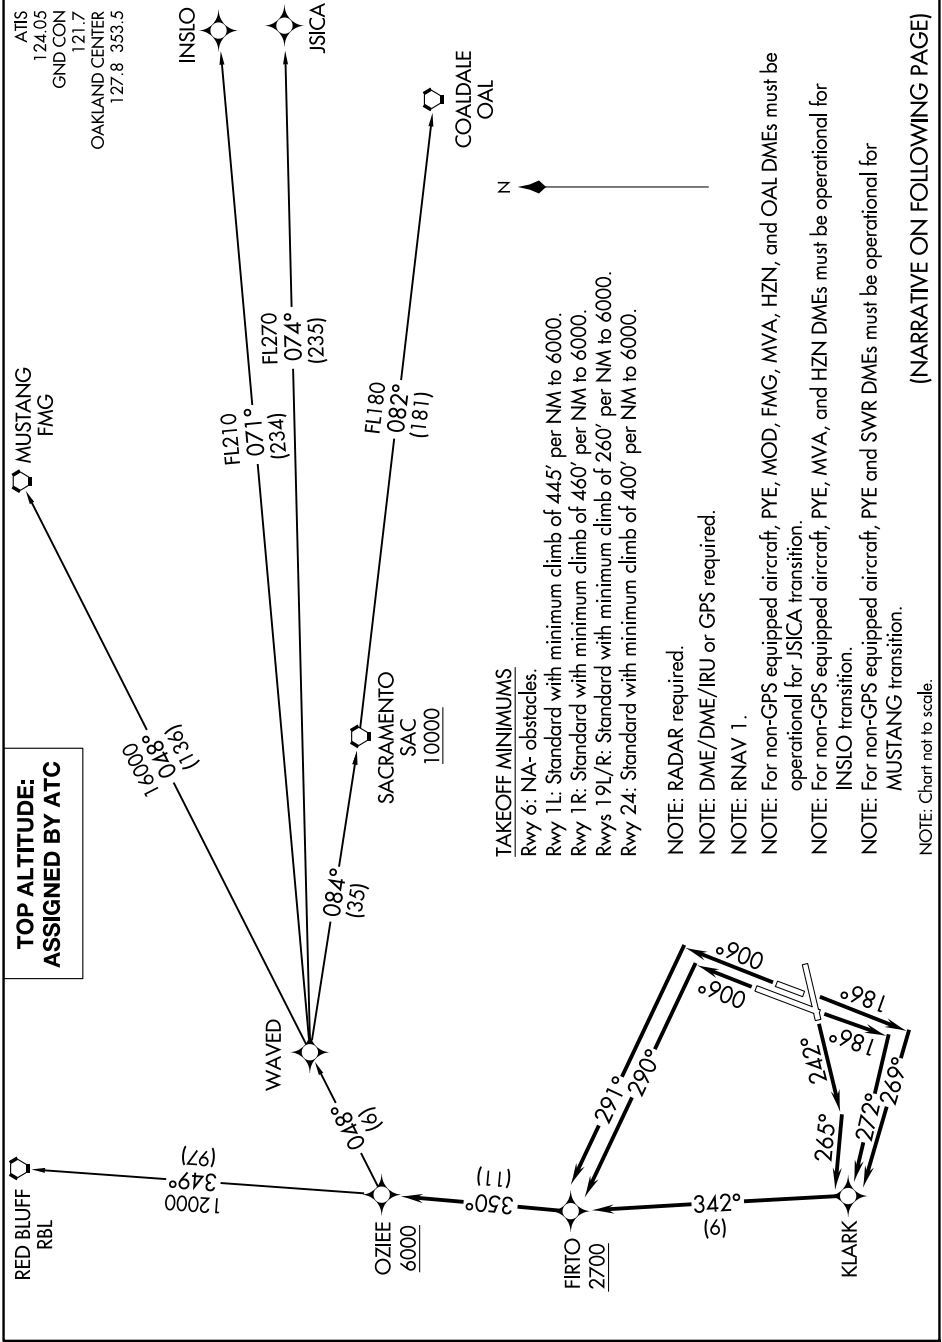

OZIEE FOUR DEPARTURE (RNAV)

AL-281 (FAA)

NAPA COUNTY (APC)
NAPA, CALIFORNIA

SW-2, 20 MAR 2025 to 17 APR 2025

SW-2, 20 MAR 2025 to 17 APR 2025

OZIEE FOUR DEPARTURE (RNAV)

NAPA, CALIFORNIA
NAPA COUNTY (APC)