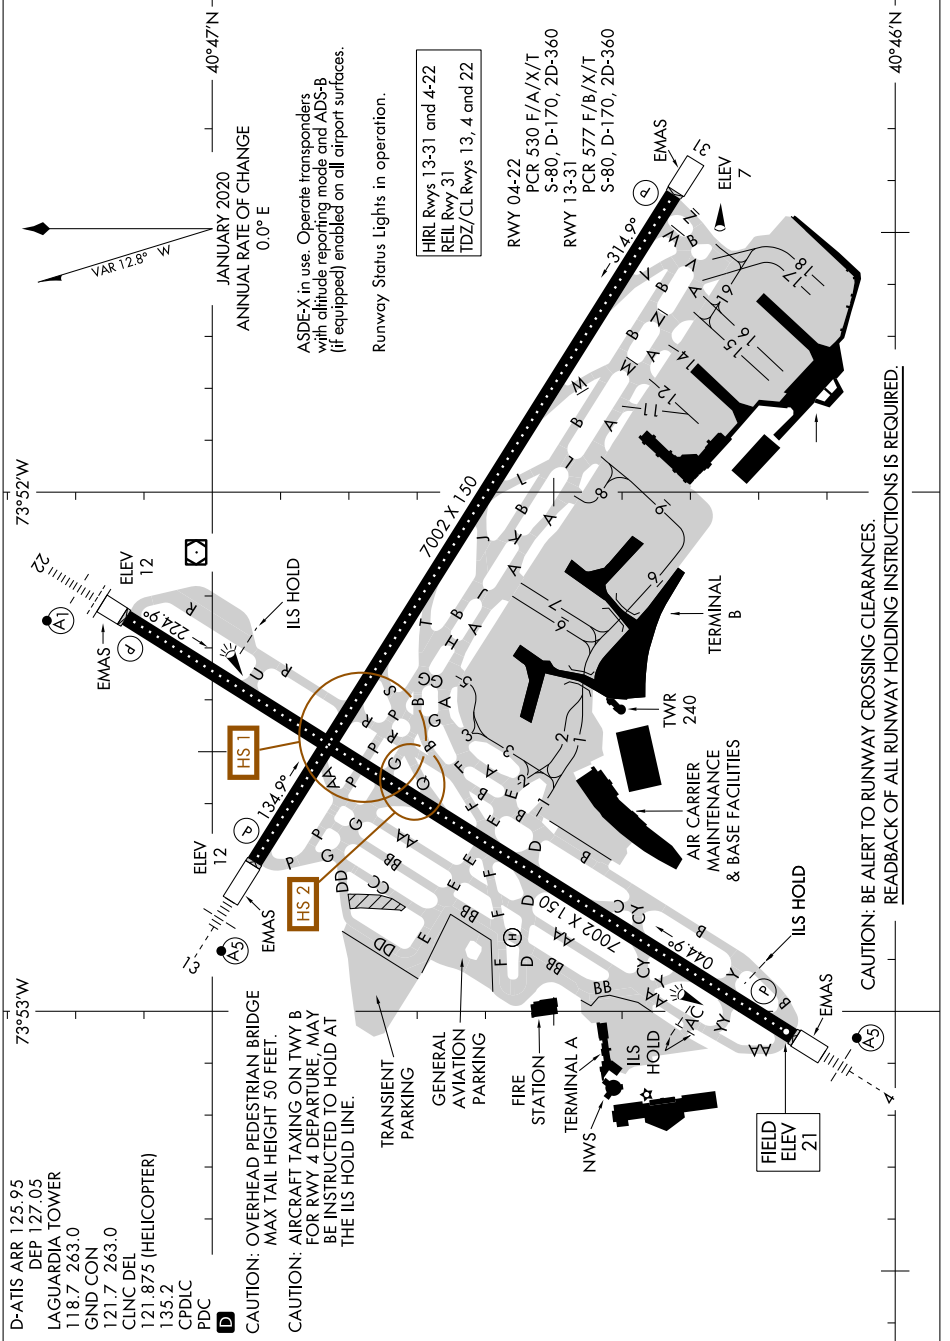

AIRPORT DIAGRAM

AL-289 (FAA)

LAGUARDIA (LGA)
NEW YORK, NEW YORK

NE-2, 20 MAR 2025 to 17 APR 2025

AIRPORT DIAGRAM

NEW YORK, NEW YORK
LAGUARDIA (LGA)

NE-2, 20 MAR 2025 to 17 APR 2025