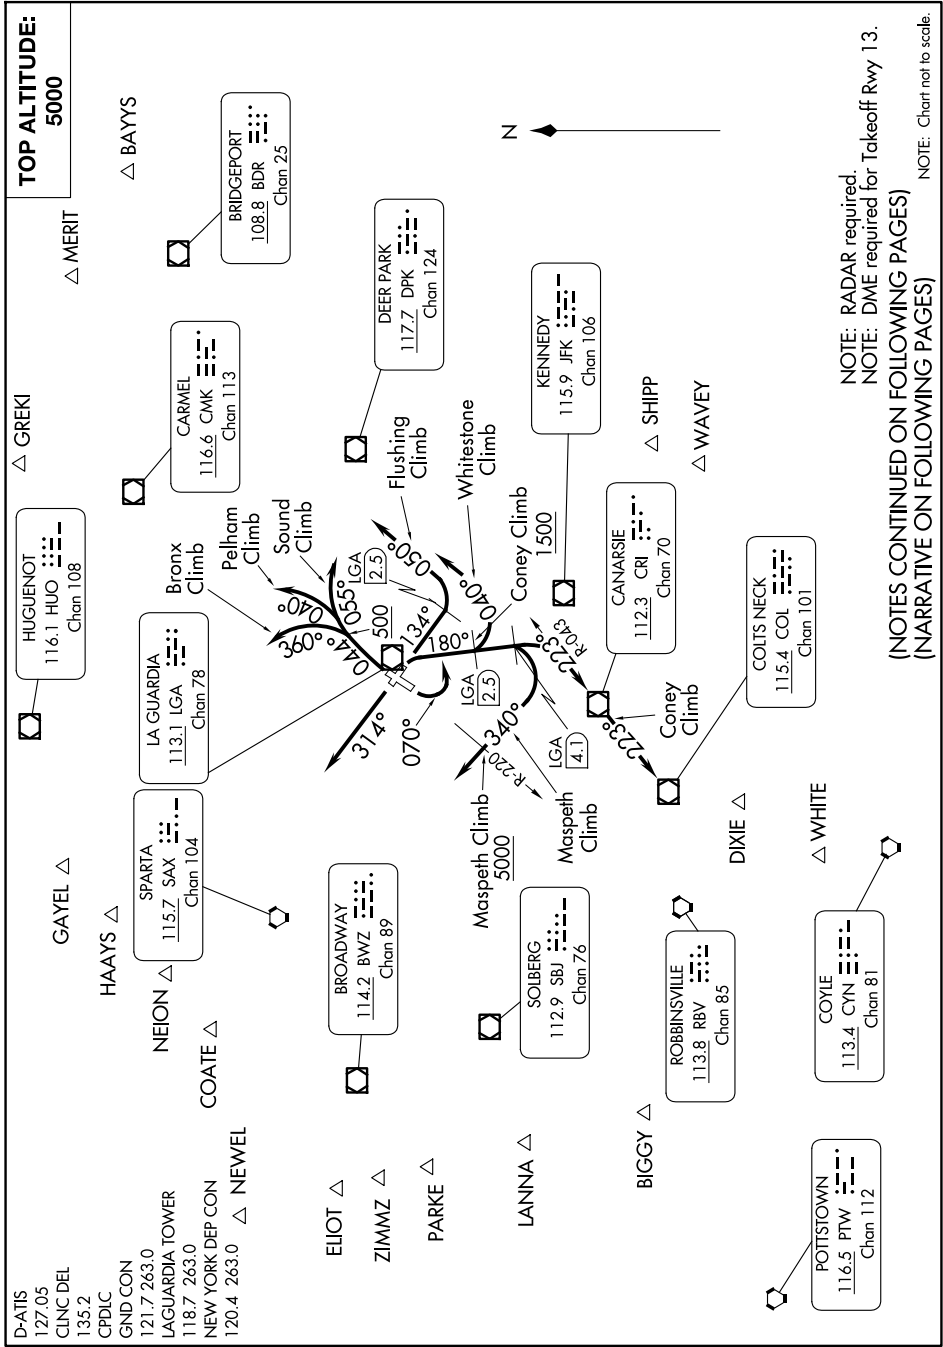

# LAGUARDIA SEVEN DEPARTURE

NE-2, 20 MAR 2025 to 17 APR 2025

NOTE: RADAR required.  
 NOTE: DME required for Takeoff Rwy 13.

(NOTES CONTINUED ON FOLLOWING PAGES)  
 (NARRATIVE ON FOLLOWING PAGES)

NOTE: Chart not to scale.

NE-2, 20 MAR 2025 to 17 APR 2025

# LAGUARDIA SEVEN DEPARTURE