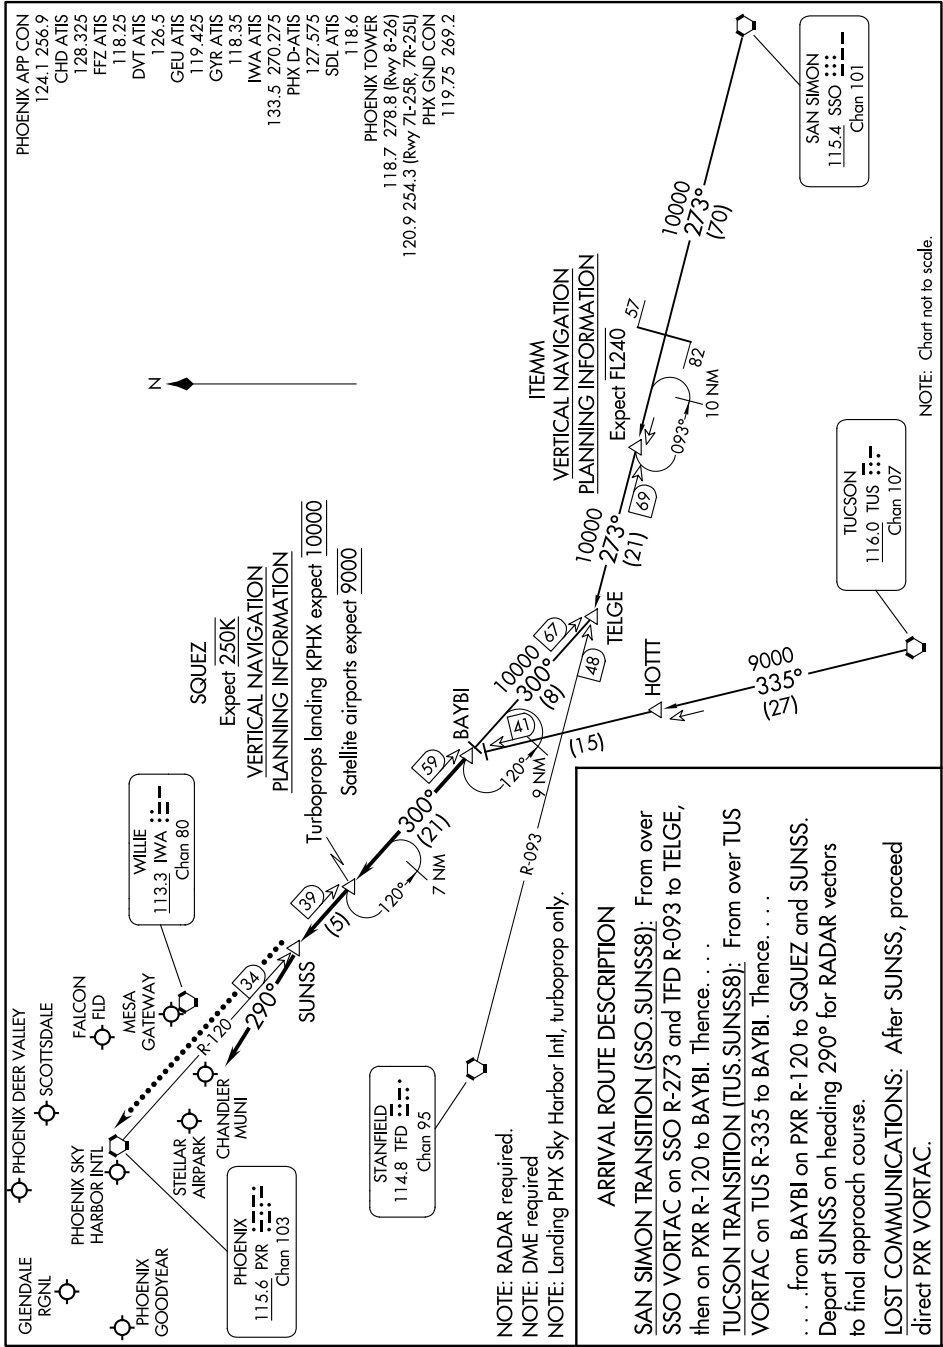

SUNSS EIGHT ARRIVAL

AL-322 (FAA)

PHOENIX, ARIZONA

SW-4, 20 MAR 2025 to 17 APR 2025

NOTE: Chart not to scale.

SUNSS EIGHT ARRIVAL

PHOENIX, ARIZONA

SW-4, 20 MAR 2025 to 17 APR 2025

ARRIVAL ROUTE DESCRIPTION

SAN SIMON TRANSITION (SSO.SUNSS8): From over SSO VORTAC on SSO R-273 and TFD R-093 to TELGE, then on PXR R-120 to BAYBI. Thence. . . .

TUCSON TRANSITION (TUS.SUNSS8): From over TUS VORTAC on TUS R-335 to BAYBI. Thence. . . .

. . . . from BAYBI on PXR R-120 to SQUEZ and SUNSS. Depart SUNSS on heading 290° for RADAR vectors to final approach course.

LOST COMMUNICATIONS: After SUNSS, proceed direct PXR VORTAC.