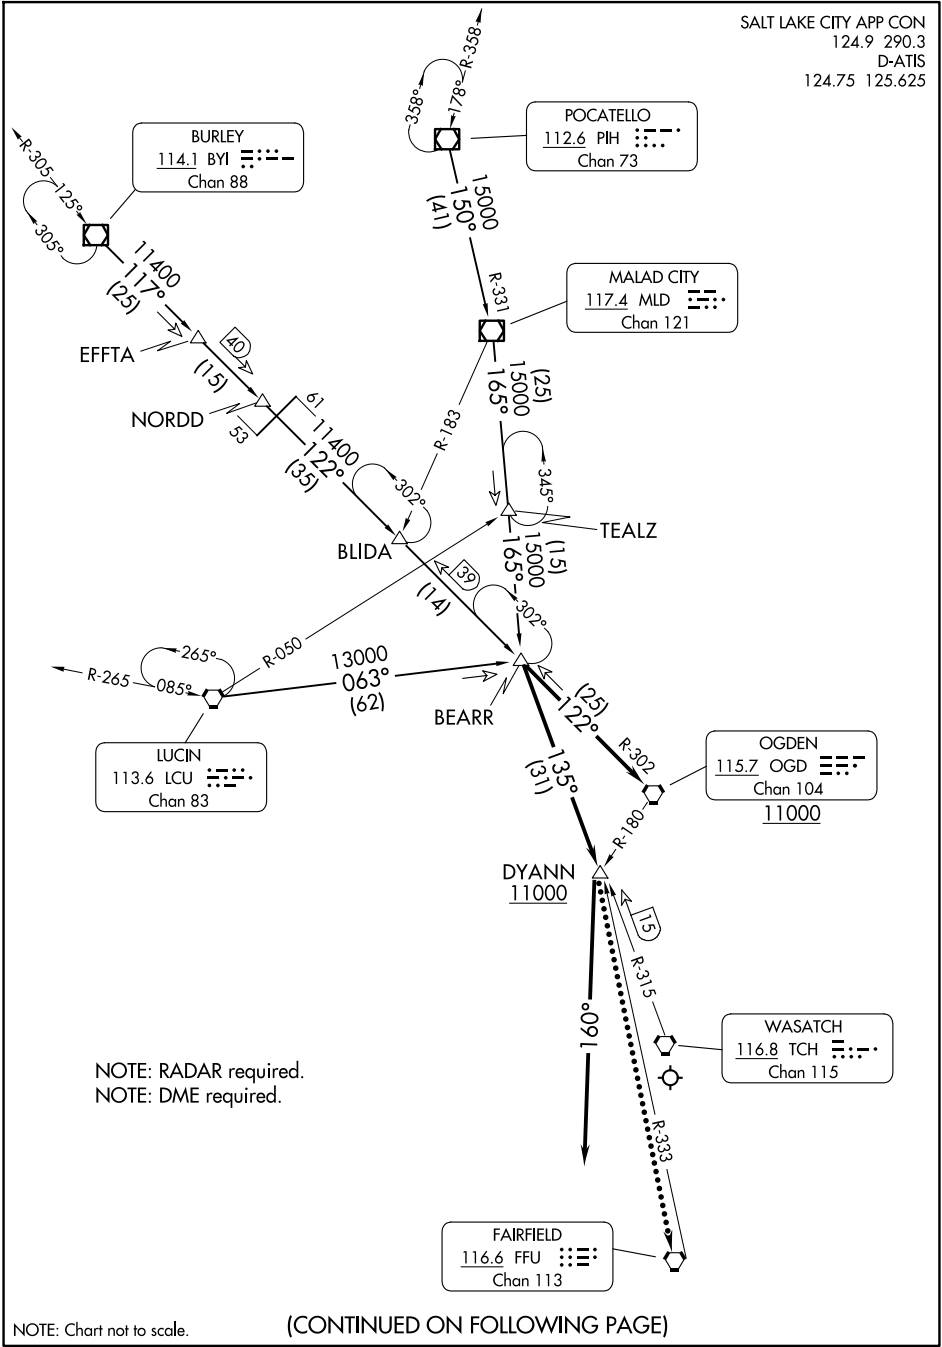

BEARR FIVE ARRIVAL

SALT LAKE CITY APP CON
124.9 290.3
D-ATIS
124.75 125.625

AL-365 (FAA)

SW-4, 20 MAR 2025 to 17 APR 2025

SW-4, 20 MAR 2025 to 17 APR 2025

NOTE: Chart not to scale.

(CONTINUED ON FOLLOWING PAGE)