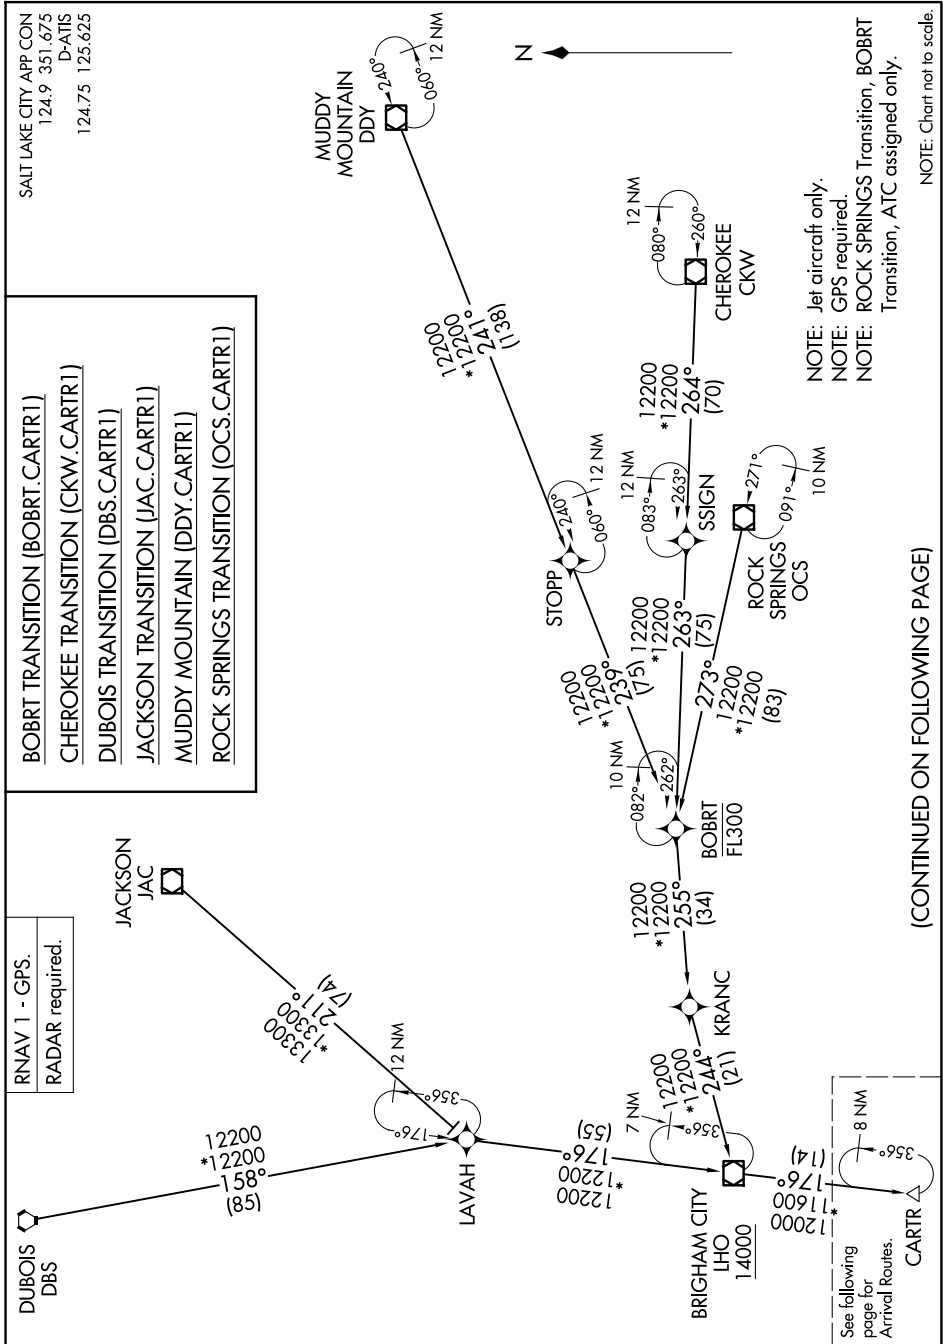

CARTR ONE ARRIVAL (RNAV) Transition Routes

SW-4, 20 MAR 2025 to 17 APR 2025

(CONTINUED ON FOLLOWING PAGE)

SW-4, 20 MAR 2025 to 17 APR 2025

CARTR ONE ARRIVAL (RNAV) Transition Routes