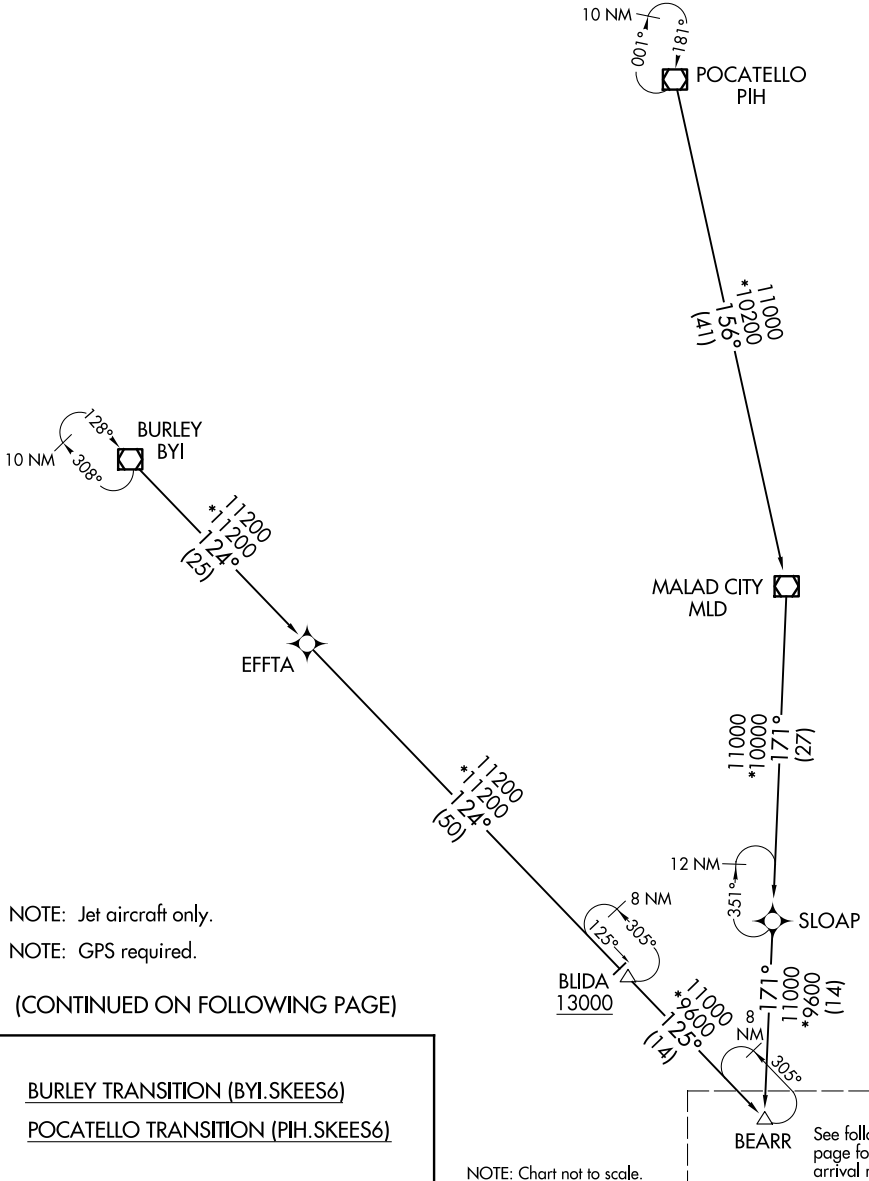

(BEARR.SKEES6) 25051

SKEES SIX ARRIVAL (RNAV) Transition Routes AL-365 (FAA)

SALT LAKE CITY INTL (SLC)
SALT LAKE CITY, UTAH

SALT LAKE CITY APP CON
124.9 290.3
D-ATIS
124.75 125.625

RNAV 1 - GPS.
RADAR required.

SW-4, 20 MAR 2025 to 17 APR 2025

SW-4, 20 MAR 2025 to 17 APR 2025

NOTE: Jet aircraft only.
NOTE: GPS required.

(CONTINUED ON FOLLOWING PAGE)

BURLEY TRANSITION (BYI.SKEES6)
POCATELLO TRANSITION (PIH.SKEES6)

NOTE: Chart not to scale.

See following page for arrival routes

SKEES SIX ARRIVAL (RNAV) Transition Routes (BEARR.SKEES6) 20FEB25

SALT LAKE CITY, UTAH
SALT LAKE CITY INTL (SLC)