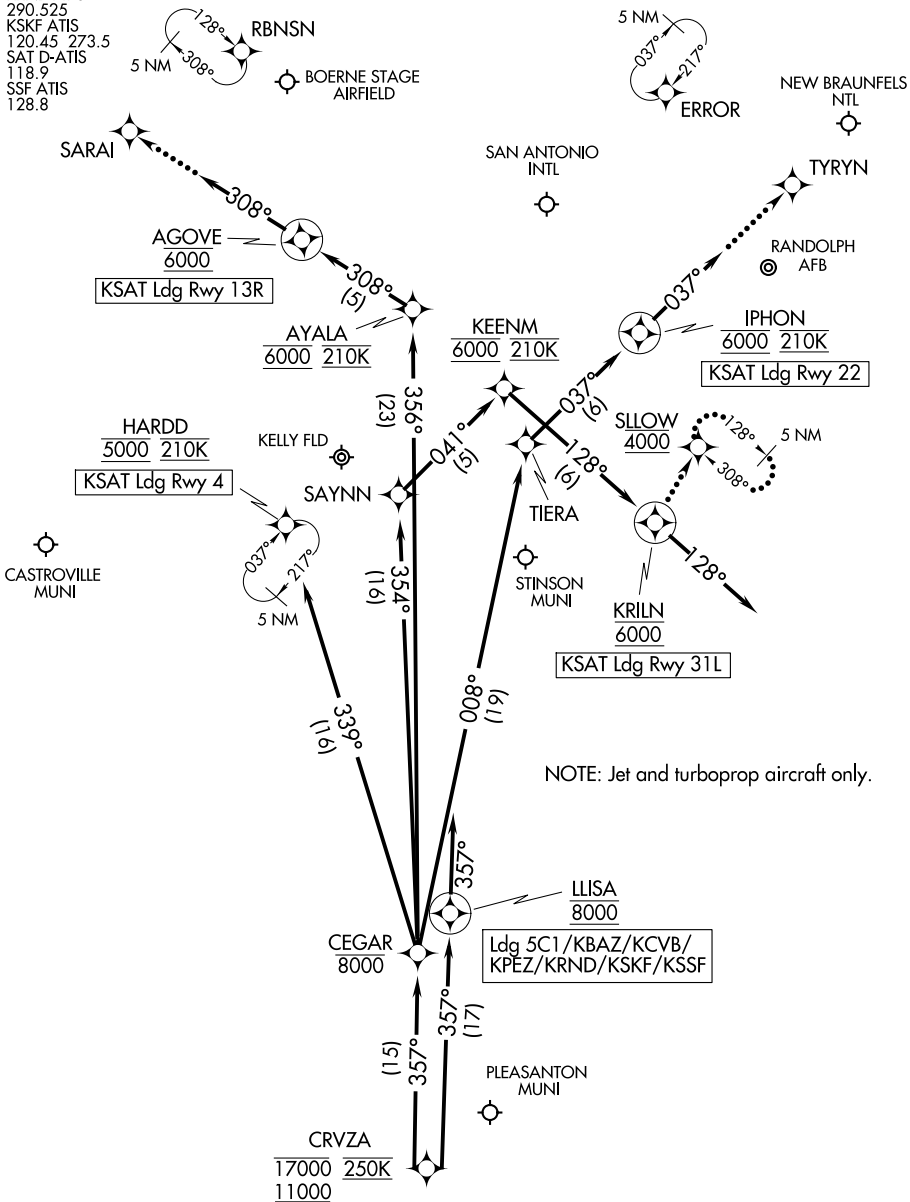

CRVZA ONE ARRIVAL (RNAV) Arrival Routes

SAN ANTONIO, TEXAS

SAN ANTONIO APP CON
 125.7 290.225
 BAZ ATIS
 119.325
 KRND ATIS ★
 290.525
 KSKF ATIS
 120.45 273.5
 SAT D-ATIS
 118.9
 SSF ATIS
 128.8

RNAV 1 - DME/DME/IRU or GPS.

RADAR required.

NOTE: Jet and turboprop aircraft only.

NOTE: Chart not to scale.

(CONTINUED ON FOLLOWING PAGE)

SC-3, 20 MAR 2025 to 17 APR 2025

SC-3, 20 MAR 2025 to 17 APR 2025