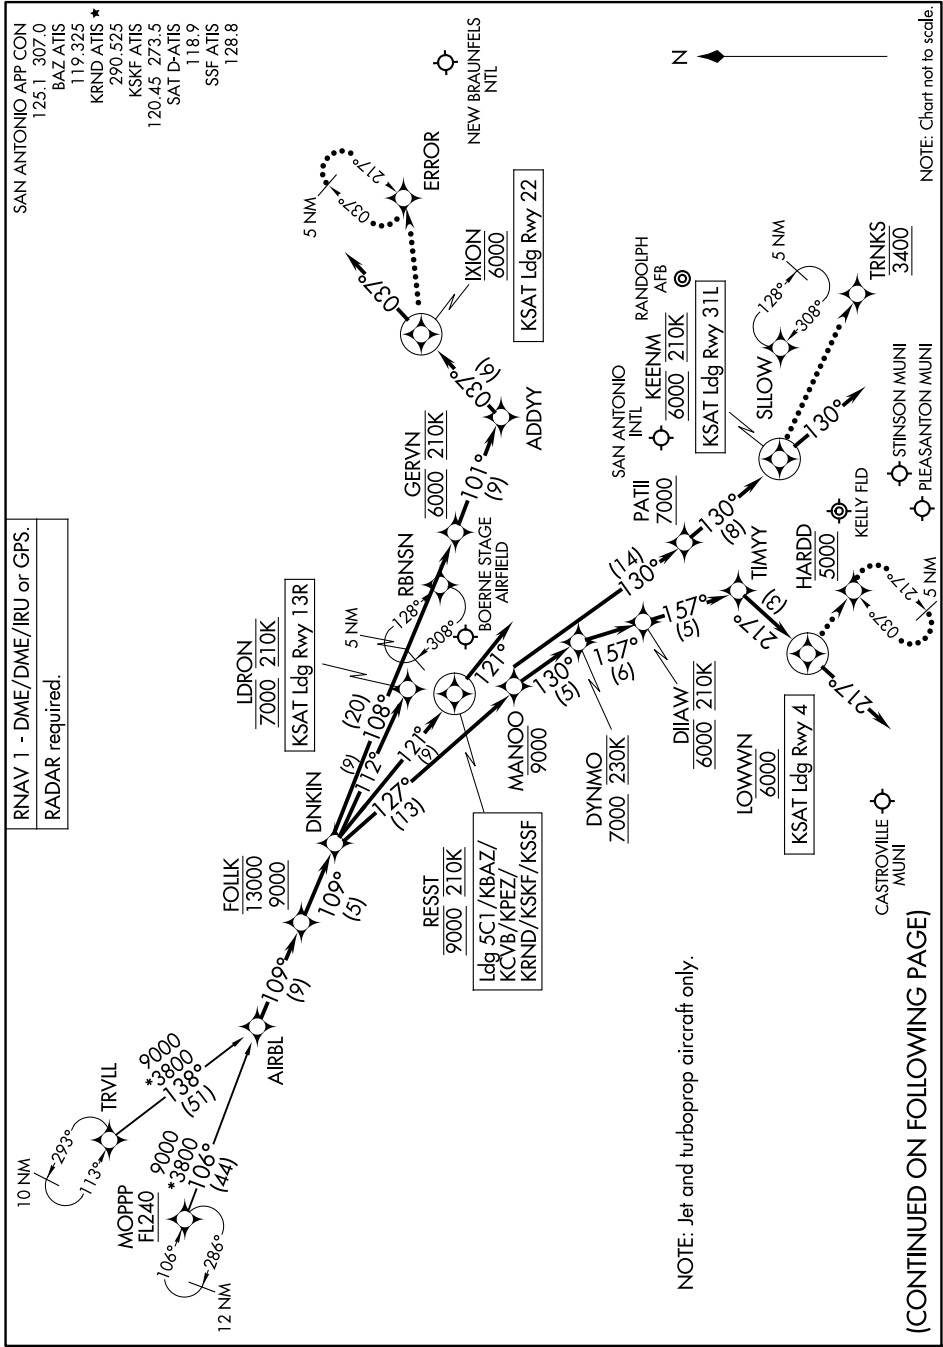

DNKIN ONE ARRIVAL (RNAV)

SAN ANTONIO, TEXAS

SAN ANTONIO APP CON
 125.1 307.0
 BAZ ATIS
 119.325
 KRND ATIS *
 290.525
 KSKF ATIS
 120.45 273.5
 SAT D-ATIS
 118.9
 SSF ATIS
 128.8

NOTE: Chart not to scale.

SC-3, 20 MAR 2025 to 17 APR 2025

SC-3, 20 MAR 2025 to 17 APR 2025

DNKIN ONE ARRIVAL (RNAV)

SAN ANTONIO, TEXAS

(CONTINUED ON FOLLOWING PAGE)