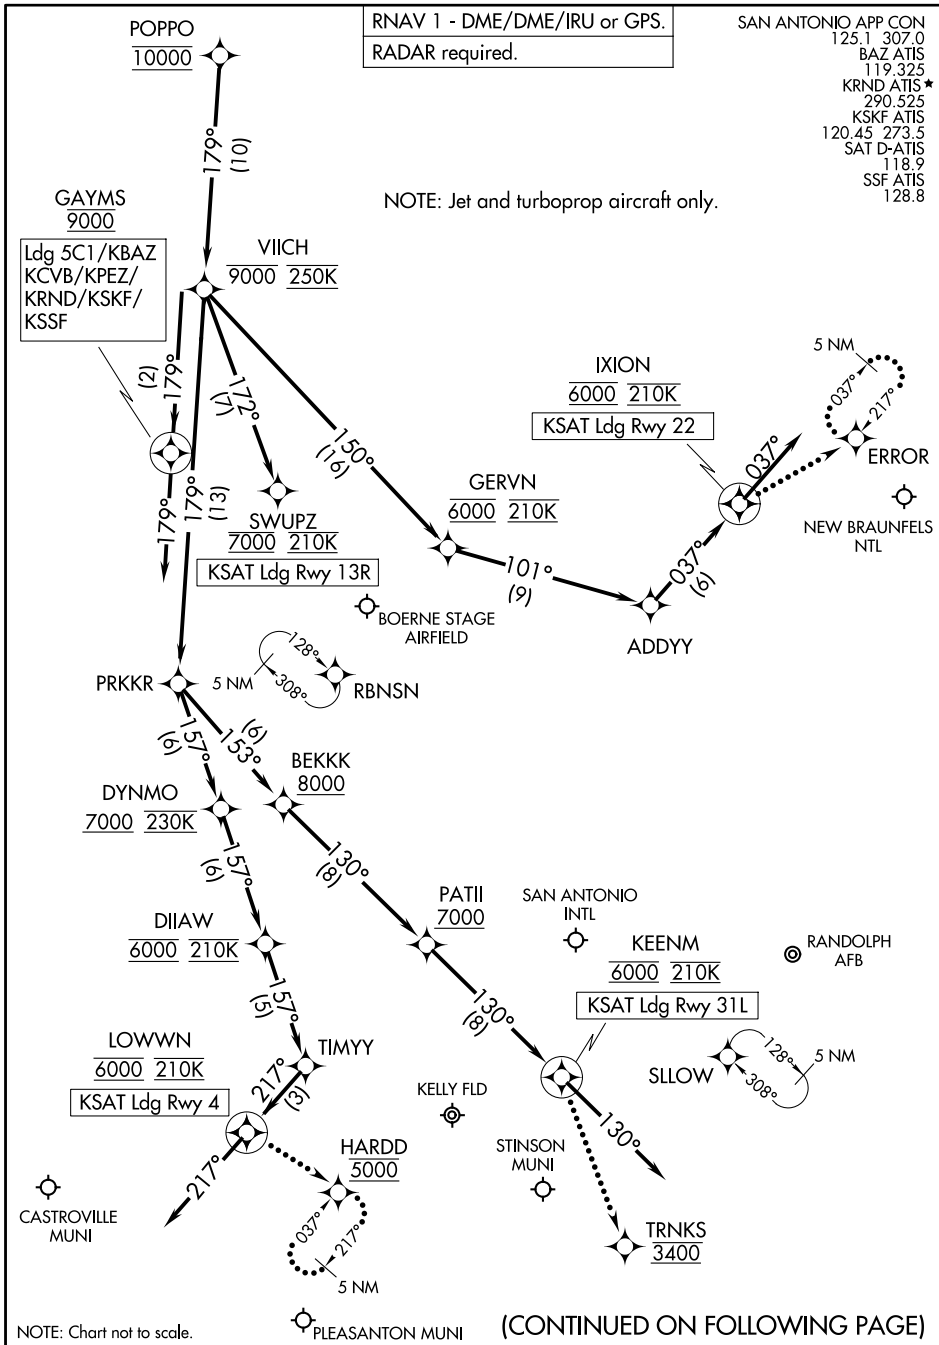

POPPO ONE ARRIVAL (RNAV) Arrival Routes

SAN ANTONIO, TEXAS

SC-3, 20 MAR 2025 to 17 APR 2025

SC-3, 20 MAR 2025 to 17 APR 2025

POPPO ONE ARRIVAL (RNAV) Arrival Routes

SAN ANTONIO, TEXAS