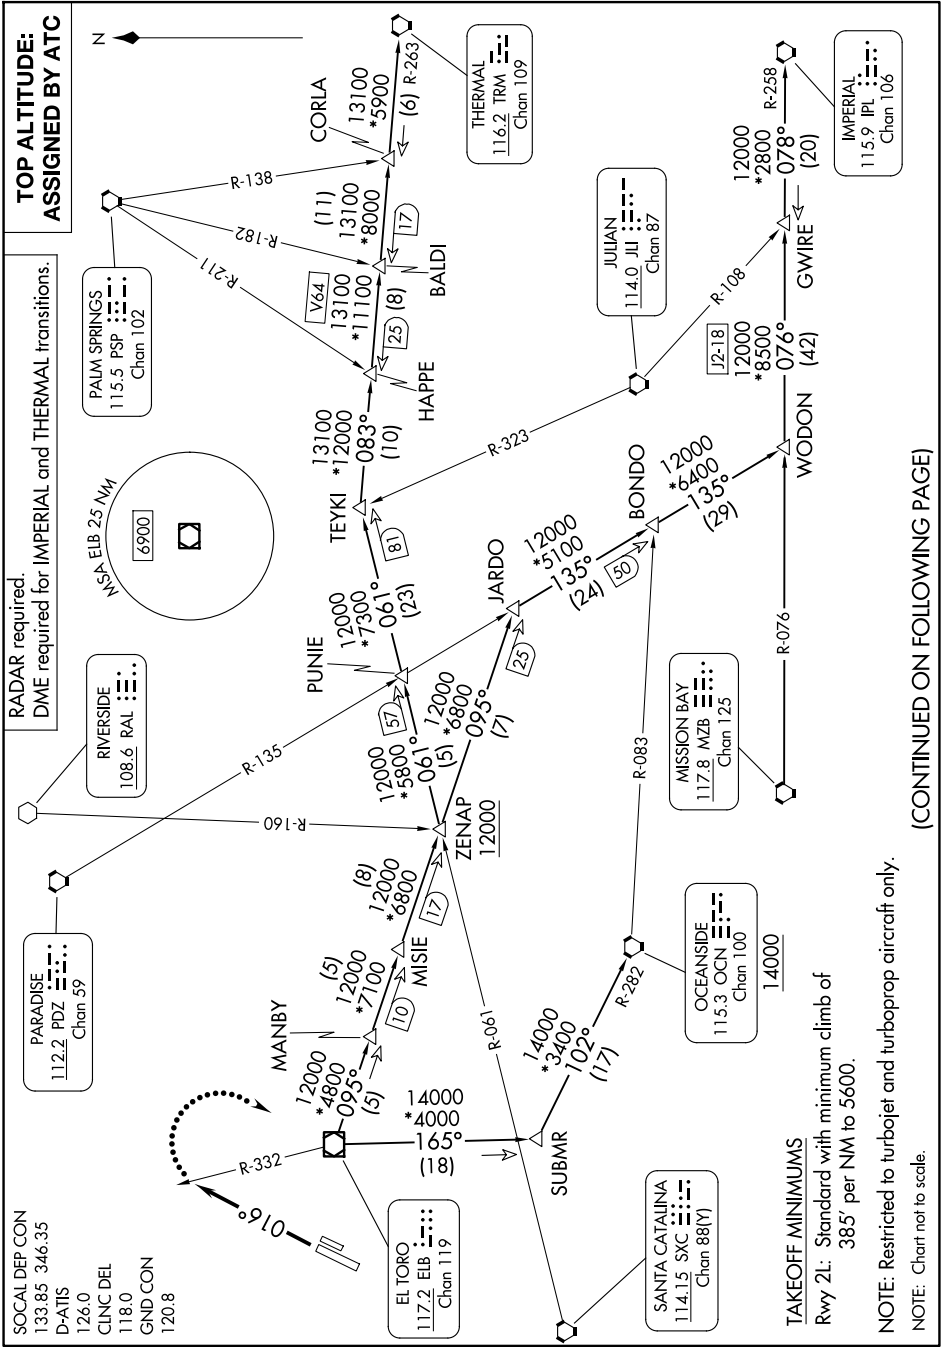

EL TORO FIVE DEPARTURE

SW-3, 20 MAR 2025 to 17 APR 2025

EL TORO FIVE DEPARTURE

(CONTINUED ON FOLLOWING PAGE)

SW-3, 20 MAR 2025 to 17 APR 2025