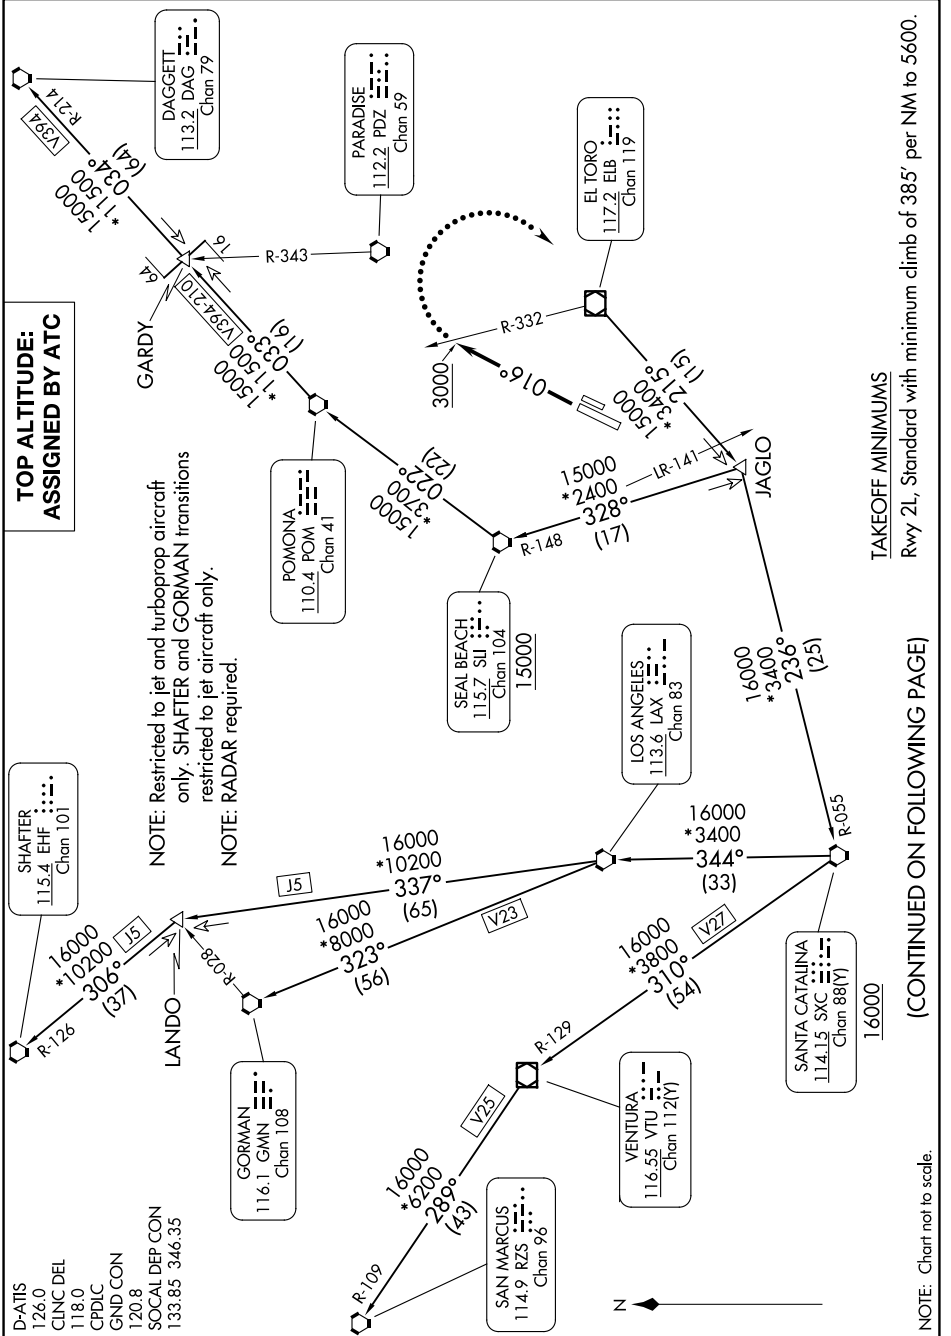

# IRVINE FIVE DEPARTURE

SW-3, 20 MAR 2025 to 17 APR 2025

SW-3, 20 MAR 2025 to 17 APR 2025