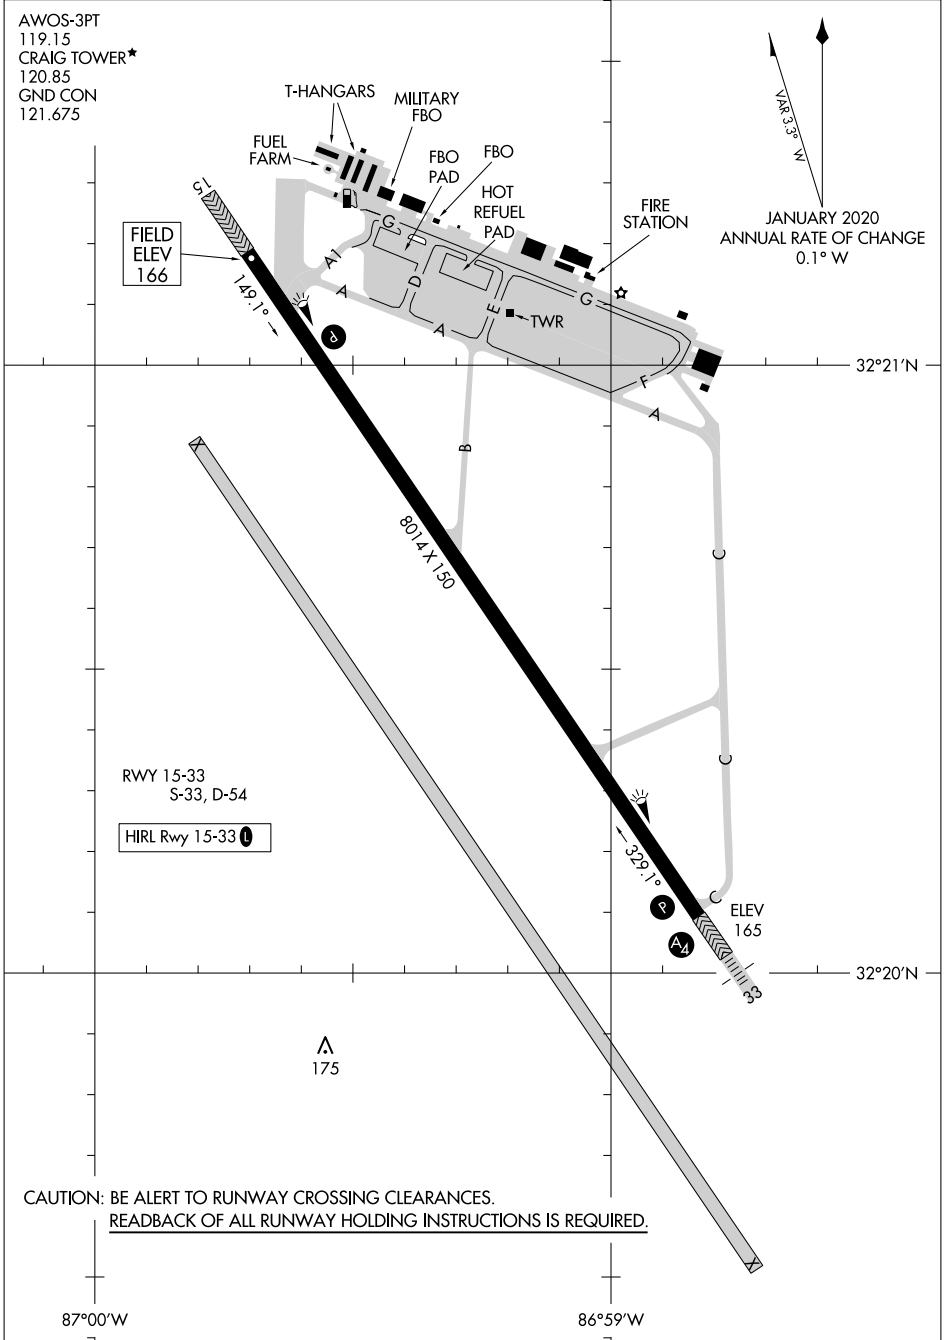

24361

# AIRPORT DIAGRAM

AL-387 (FAA)

CRAIG FLD (SE/M)  
SELMA, ALABAMA

SE-4, 20 MAR 2025 to 17 APR 2025

SE-4, 20 MAR 2025 to 17 APR 2025

# AIRPORT DIAGRAM

24361

SELMA, ALABAMA  
CRAIG FLD (SE/M)