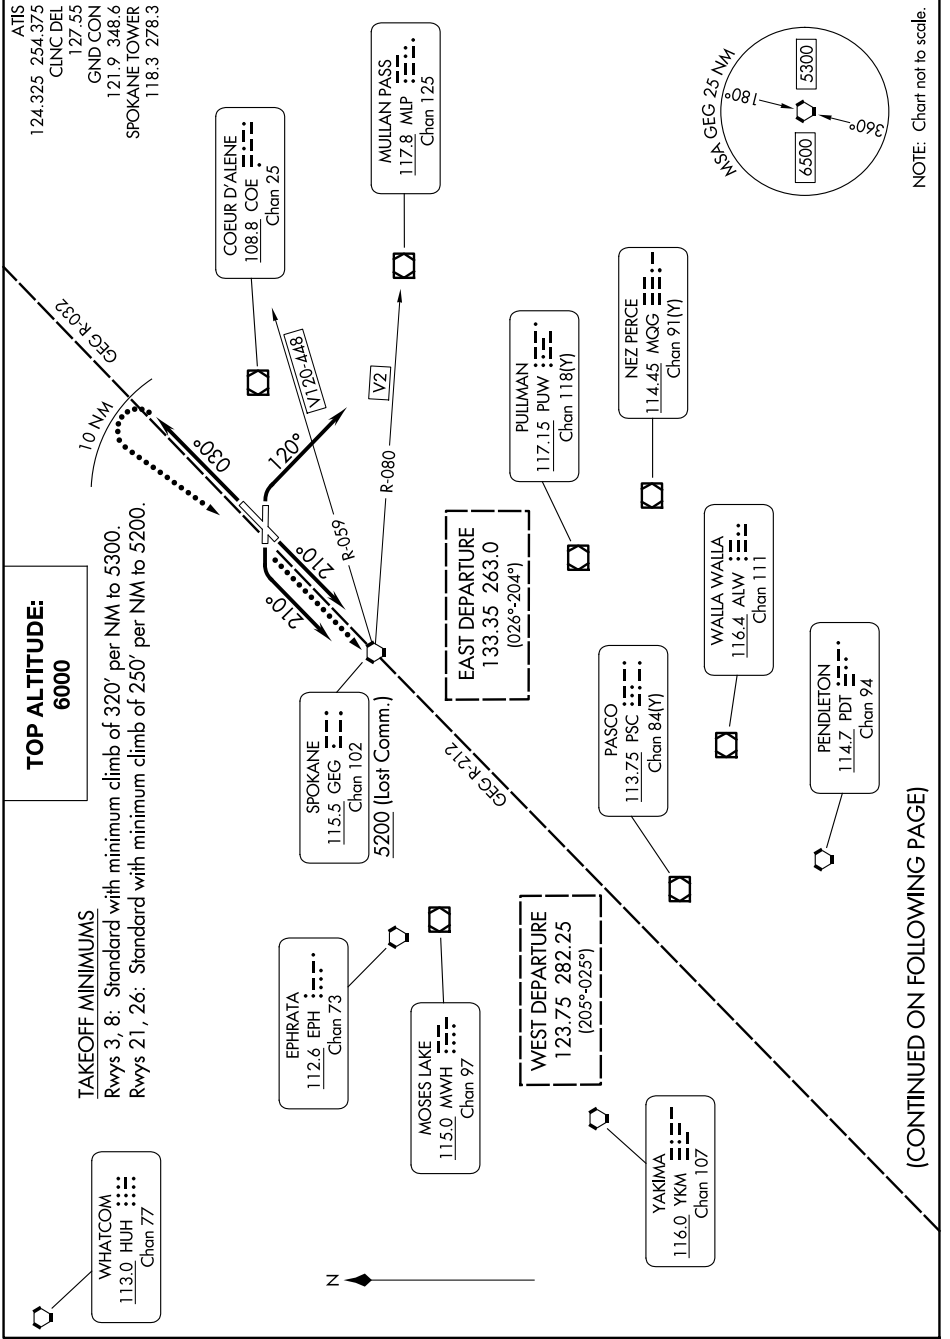

SPOKANE SEVEN DEPARTURE

AL-403 (FAA)

SPOKANE INTL (GEG)
SPOKANE, WASHINGTON

NW-1, 20 MAR 2025 to 17 APR 2025

(CONTINUED ON FOLLOWING PAGE)

NW-1, 20 MAR 2025 to 17 APR 2025

SPOKANE SEVEN DEPARTURE

SPOKANE, WASHINGTON
SPOKANE INTL (GEG)