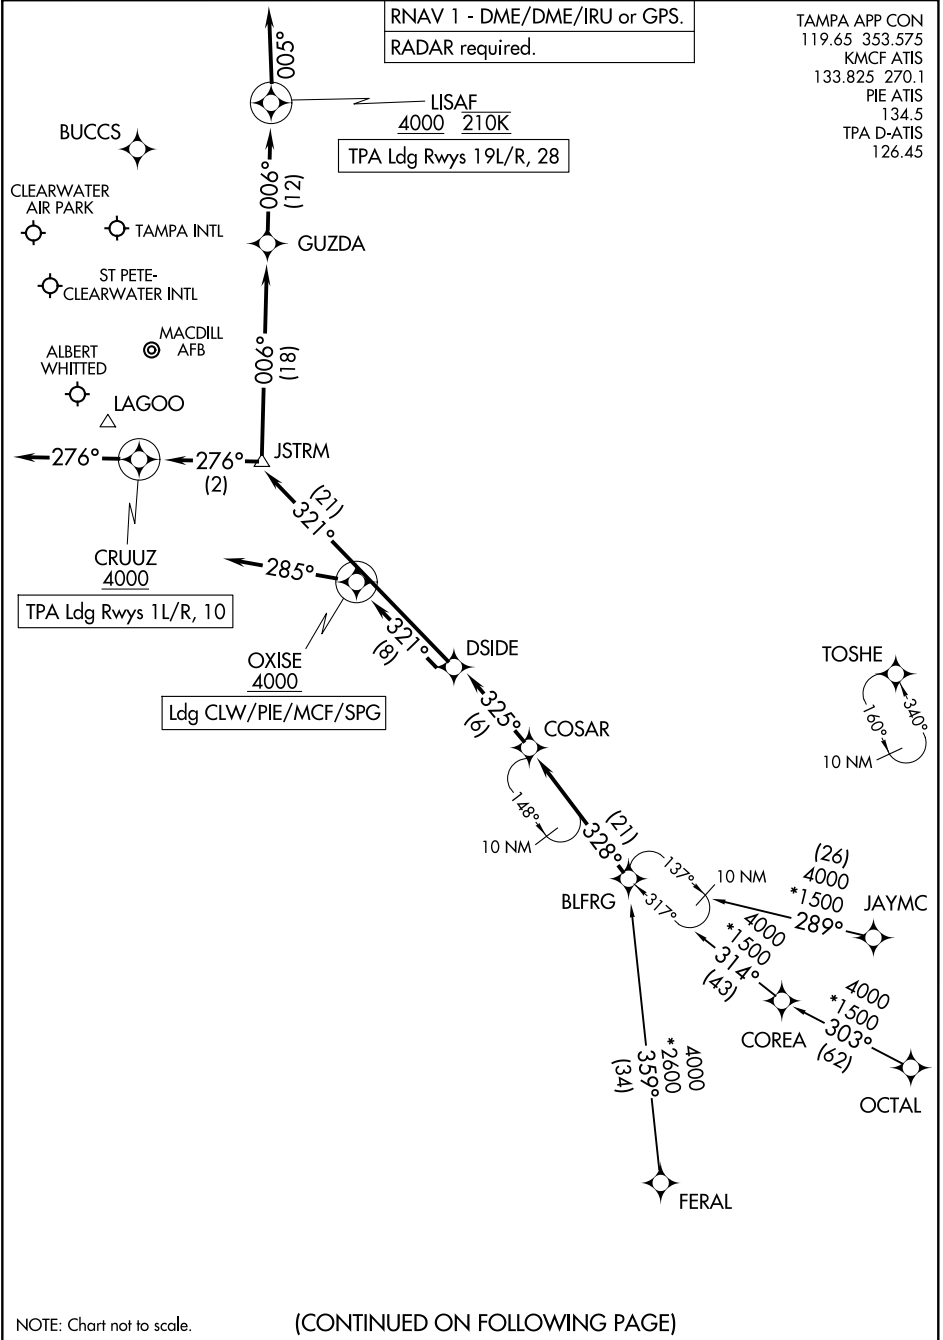

BLFRG THREE ARRIVAL (RNAV)

TAMPA, FLORIDA

TAMPA APP CON
119.65 353.575
KMCF ATIS
133.825 270.1
PIE ATIS
134.5
TPA D-ATIS
126.45

SE-3, 20 MAR 2025 to 17 APR 2025

SE-3, 20 MAR 2025 to 17 APR 2025

NOTE: Chart not to scale.

(CONTINUED ON FOLLOWING PAGE)

BLFRG THREE ARRIVAL (RNAV)

TAMPA, FLORIDA