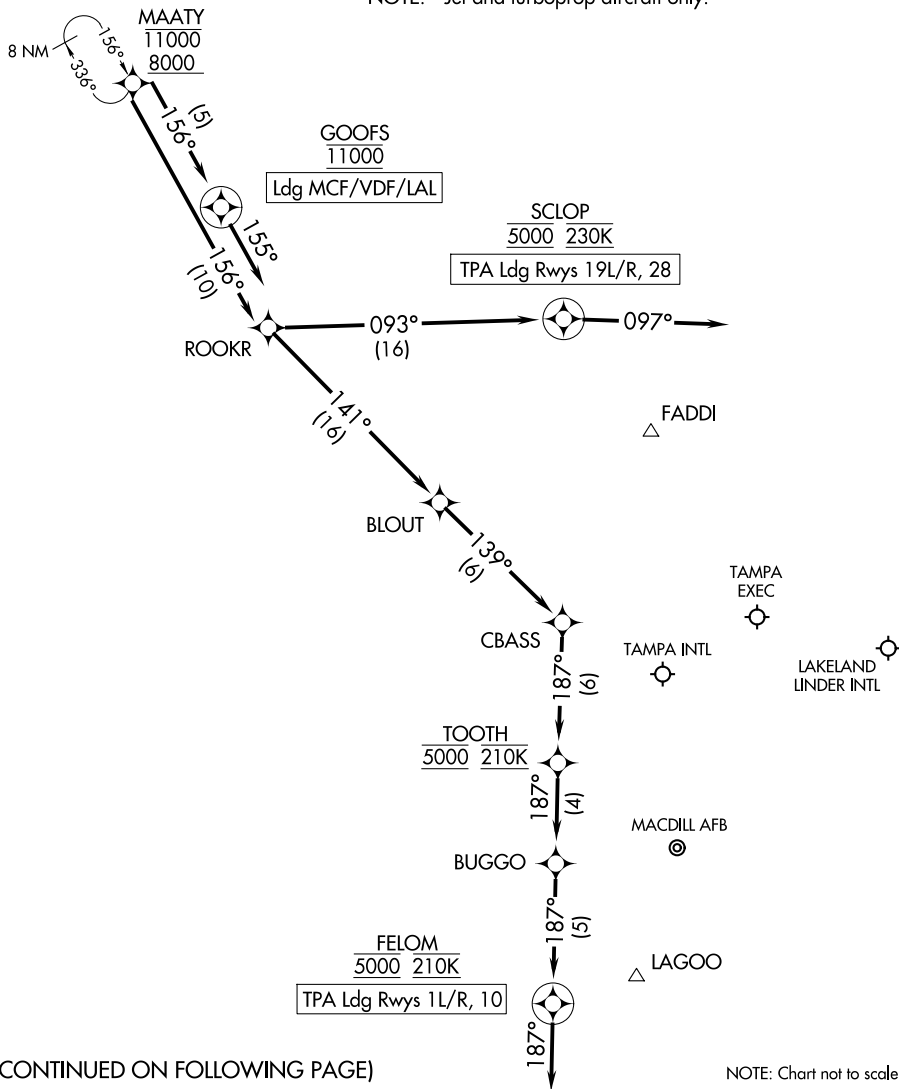

MAATY FIVE ARRIVAL (RNAV) Arrival Routes

TAMPA, FLORIDA

TAMPA APP CON  
118.8 239.3  
KMCF ATIS  
133.825 270.1  
LAL ATIS  
118.025  
TPA D-ATIS  
126.45

RNAV 1 - DME/DME/IRU or GPS.

RADAR required.

NOTE: Jet and turboprop aircraft only.

(CONTINUED ON FOLLOWING PAGE)

NOTE: Chart not to scale.

SE-3, 20 MAR 2025 to 17 APR 2025

SE-3, 20 MAR 2025 to 17 APR 2025