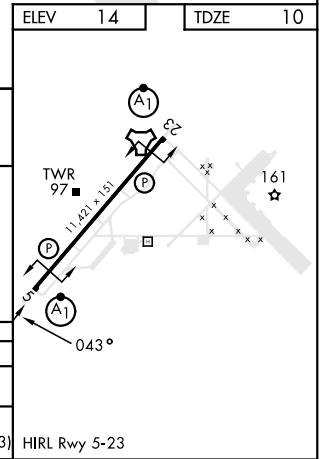

CATEGORY	A	B	C	D	E
S-5*	420/24 410 (500-½)		420/40 410 (500-¾)		
CIRCLING**	500-1 486 (500-1)	540-1 526 (600-1)	540-1½ 526 (600-1½)	580-2 566 (600-2)	1020-3 1006 (1100-3)

TAMPA, FLORIDA
Amdt 2 10AUG23

27°51'N-82°31'W

MACDILL AFB (KMCF)

TACAN RWY 5