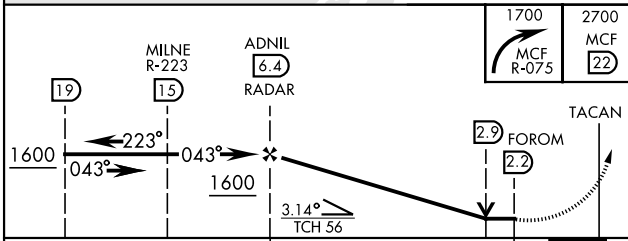

CATEGORY	A	B	C	D	E
S-5*	420/24 410 (500-½)		420/40 410 (500-¾)		
CIRCLING**	500-1 486 (500-1)	540-1 526 (600-1)	540-1½ 526 (600-1½)	580-2 566 (600-2)	1020-3 1006 (1100-3)

TAMPA, FLORIDA
Amdt 2 10AUG23

27°51'N-82°31'W

MACDILL AFB (KMCF)

TACAN RWY 5