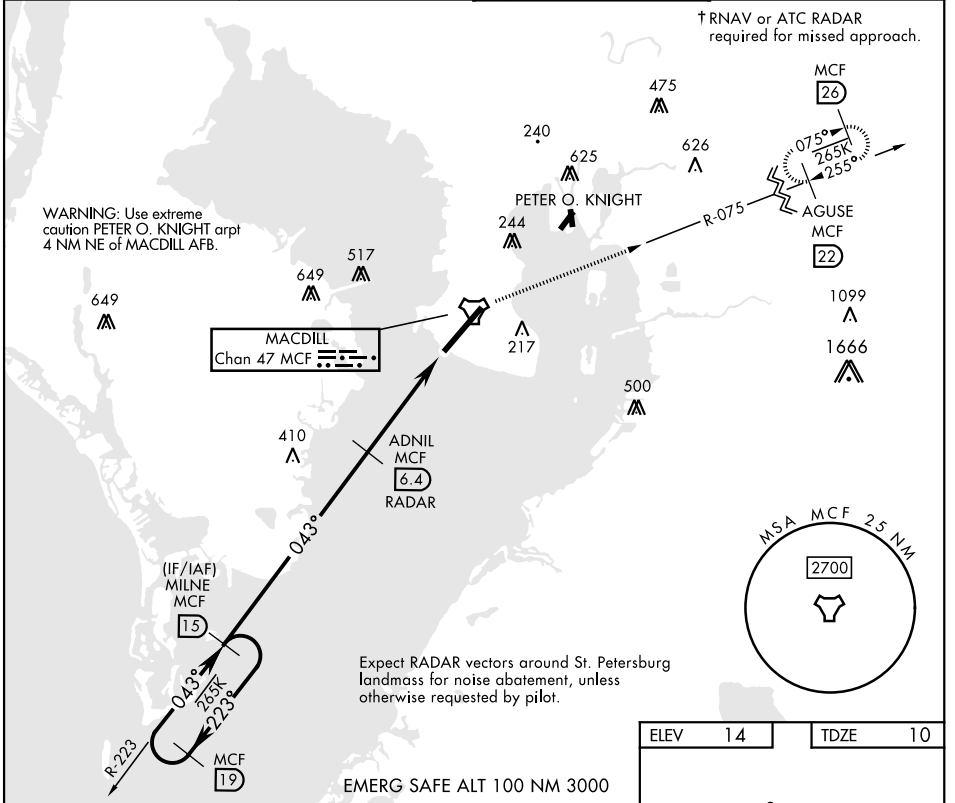

TAMPA, FLORIDA

TACAN RWY 5

TACAN MCF Chan 47	APCH CRS 043°	Rwy Idg 11,421 TDZE 10 Arprt Elev 14

AL-418 [USAF]

MACDILL AFB (KMCF)

*When ALS inop, increase CAT AB RVR to 55, vis to 1 mile; CAT CDE RVR to 60, vis to 1½ miles.
** Circling not authorized NW of Rwy 5-23.

† MISSED APPROACH: Climb to 2700 via MCF R-075 to 22 DME and hold. Cross 8 DME at 1700.

ATIS 133.825 270.1	TAMPA APP CON 124.95 354.0	TOWER 120.175 294.7	GND CON 118.575 275.8

SE-3, 20 MAR 2025 to 17 APR 2025

SE-3, 20 MAR 2025 to 17 APR 2025