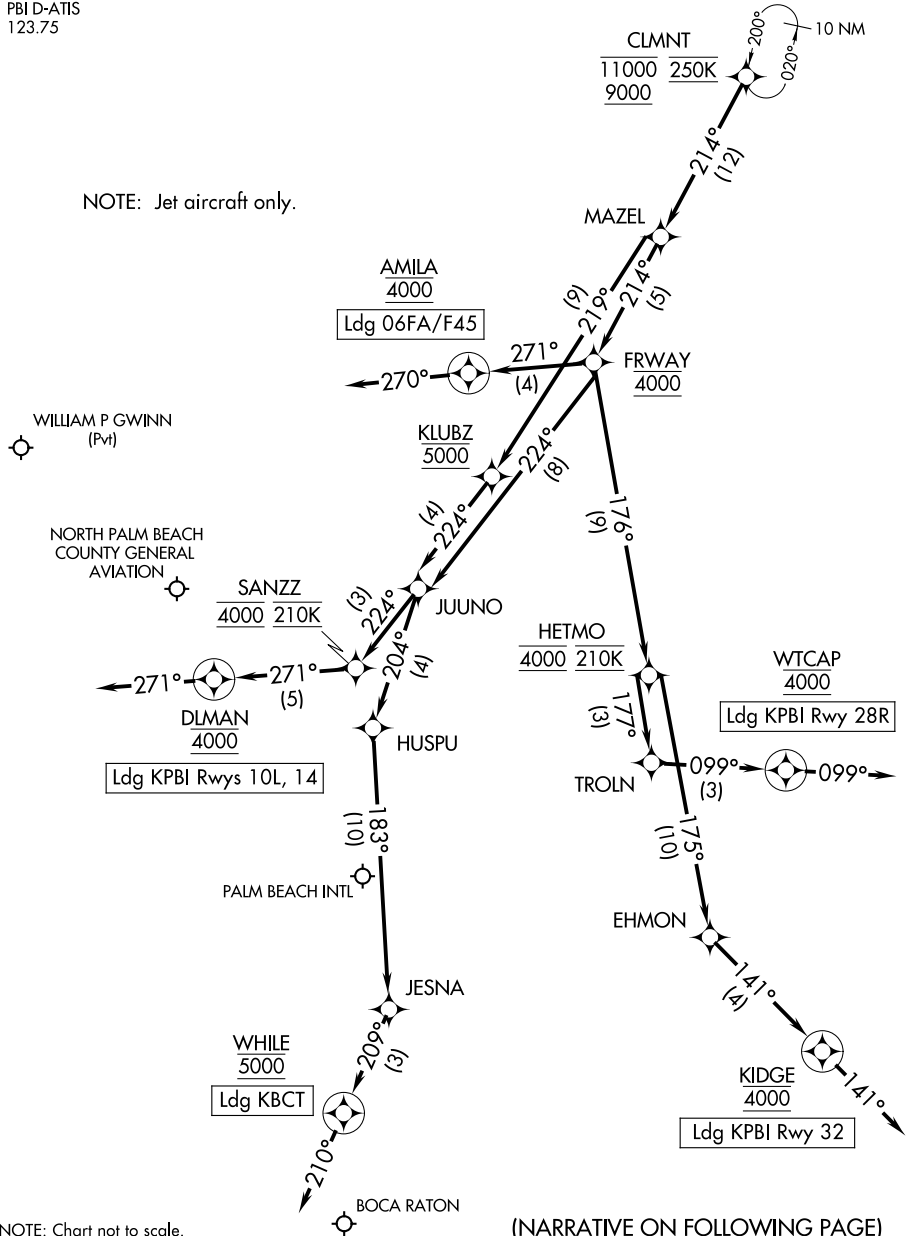

# CLMNT TWO ARRIVAL (RNAV) Arrival Routes

WEST PALM BEACH, FLORIDA

PALM BEACH APP CON  
124.6 317.4  
F45 CTAF  
123.075  
PBI D-ATIS  
123.75

RNAV 1 - DME/DME/IRU or GPS.

RADAR required.

NOTE: Jet aircraft only.

NOTE: Chart not to scale.

(NARRATIVE ON FOLLOWING PAGE)

SE-3, 20 MAR 2025 to 17 APR 2025

SE-3, 20 MAR 2025 to 17 APR 2025