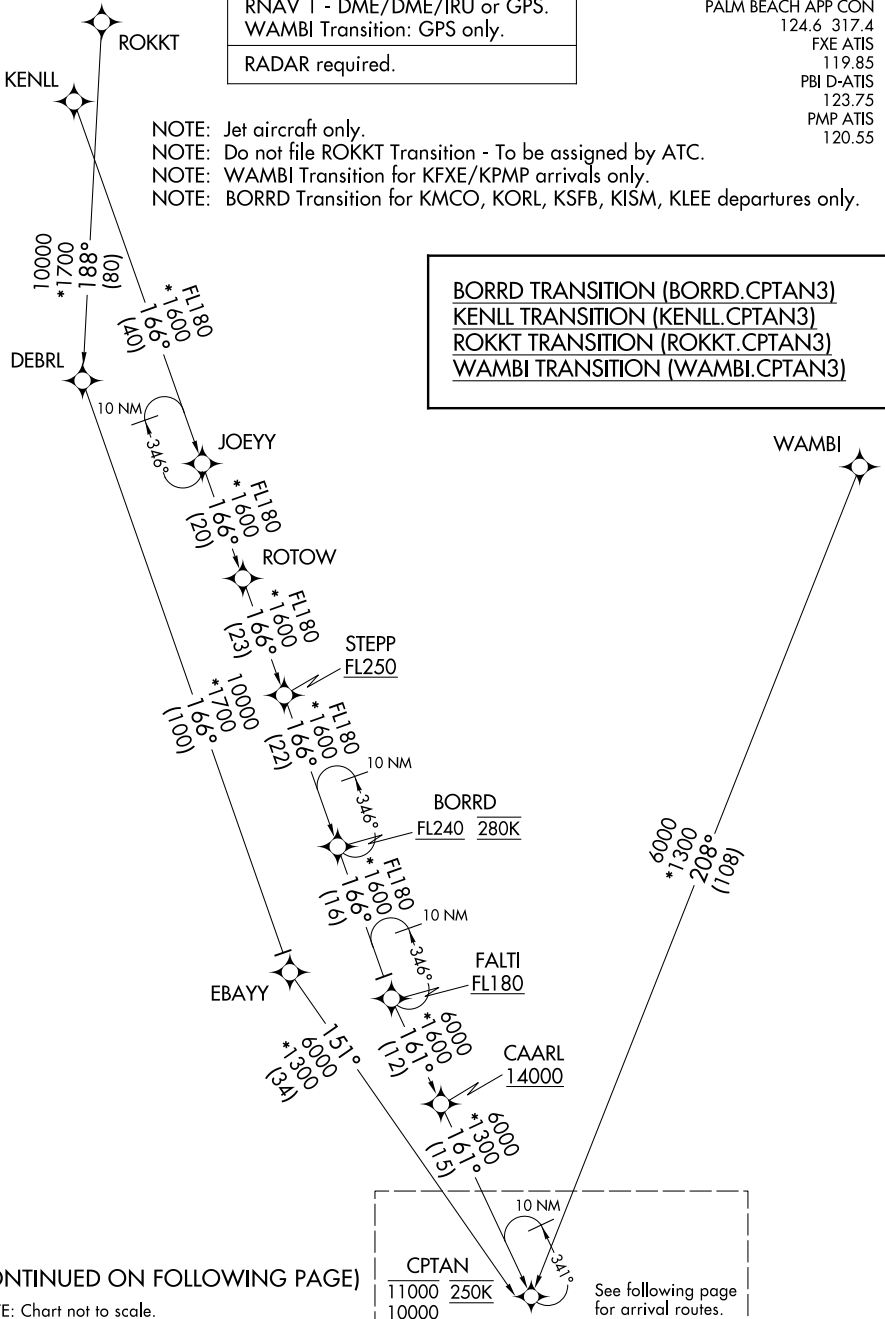

CPTAN THREE ARRIVAL (RNAV) Transition Routes

WEST PALM BEACH, FLORIDA

RNAV 1 - DME/DME/IRU or GPS. WAMBI Transition: GPS only.
RADAR required.

PALM BEACH APP CON  
124.6 317.4  
FXE ATIS  
119.85  
PBI D-ATIS  
123.75  
PMP ATIS  
120.55

- NOTE: Jet aircraft only.
- NOTE: Do not file ROKKT Transition - To be assigned by ATC.
- NOTE: WAMBI Transition for KFEX/KPMP arrivals only.
- NOTE: BORRD Transition for KMCO, KORL, KSFB, KISM, KLEE departures only.

BORRD TRANSITION (BORRD.CPTAN3)  
KENLL TRANSITION (KENLL.CPTAN3)  
ROKKT TRANSITION (ROKKT.CPTAN3)  
WAMBI TRANSITION (WAMBI.CPTAN3)

(CONTINUED ON FOLLOWING PAGE)

NOTE: Chart not to scale.

CPTAN  
11000 250K  
10000

See following page for arrival routes.

SE-3, 20 MAR 2025 to 17 APR 2025

SE-3, 20 MAR 2025 to 17 APR 2025

CPTAN THREE ARRIVAL (RNAV) Transition Routes

WEST PALM BEACH, FLORIDA