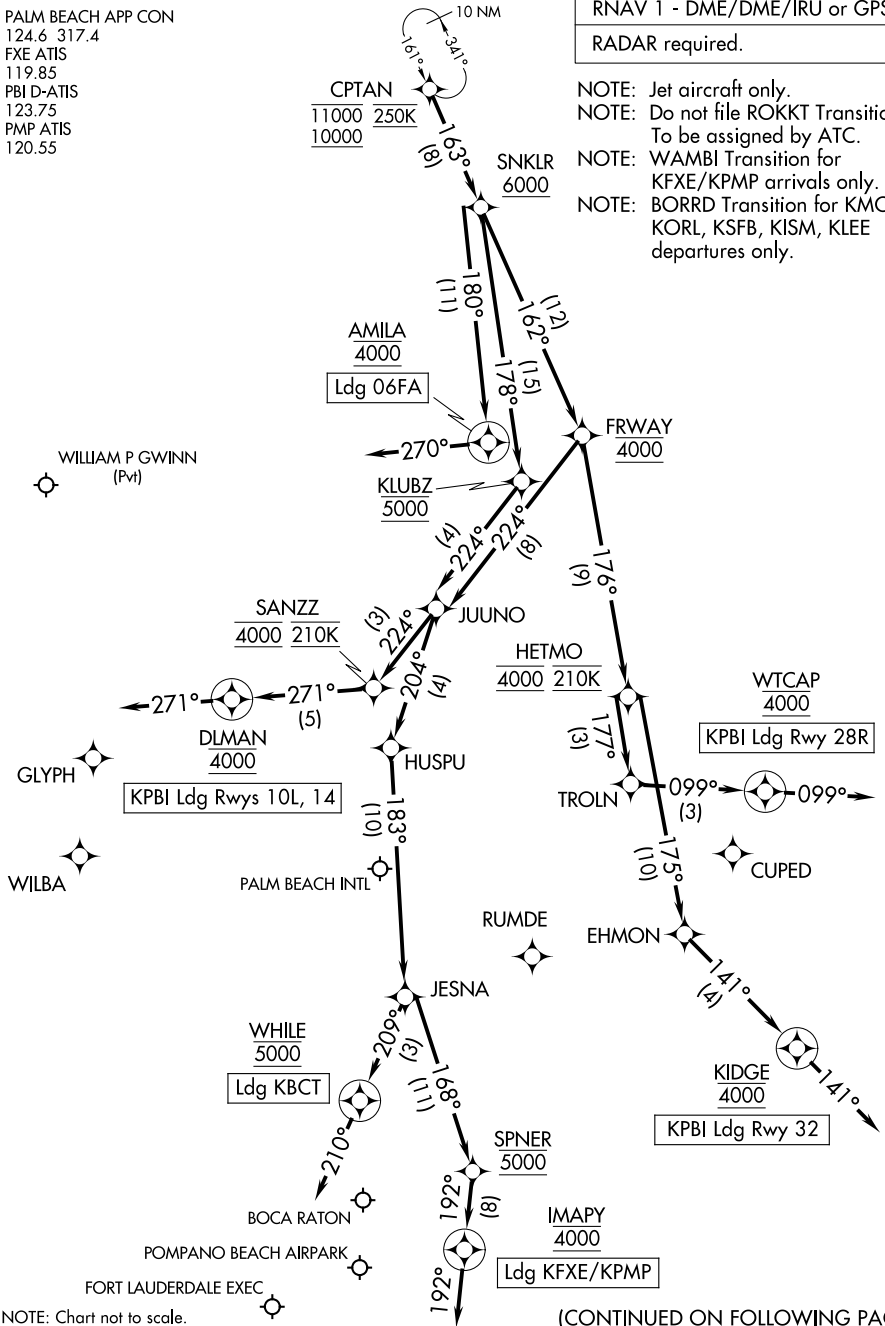

CPTAN THREE ARRIVAL (RNAV) Arrival Routes

WEST PALM BEACH, FLORIDA

PALM BEACH APP CON
124.6 317.4
FXE ATIS
119.85
PBI D-ATIS
123.75
PMP ATIS
120.55

RNAV 1 - DME/DME/IRU or GPS.

RADAR required.

- NOTE: Jet aircraft only.
- NOTE: Do not file ROKKT Transition - To be assigned by ATC.
- NOTE: WAMBI Transition for KFXXE/KPMP arrivals only.
- NOTE: BORRD Transition for KMCO, KORL, KSFB, KISM, KLEE departures only.

SE-3, 20 MAR 2025 to 17 APR 2025

SE-3, 20 MAR 2025 to 17 APR 2025

NOTE: Chart not to scale.

(CONTINUED ON FOLLOWING PAGE)