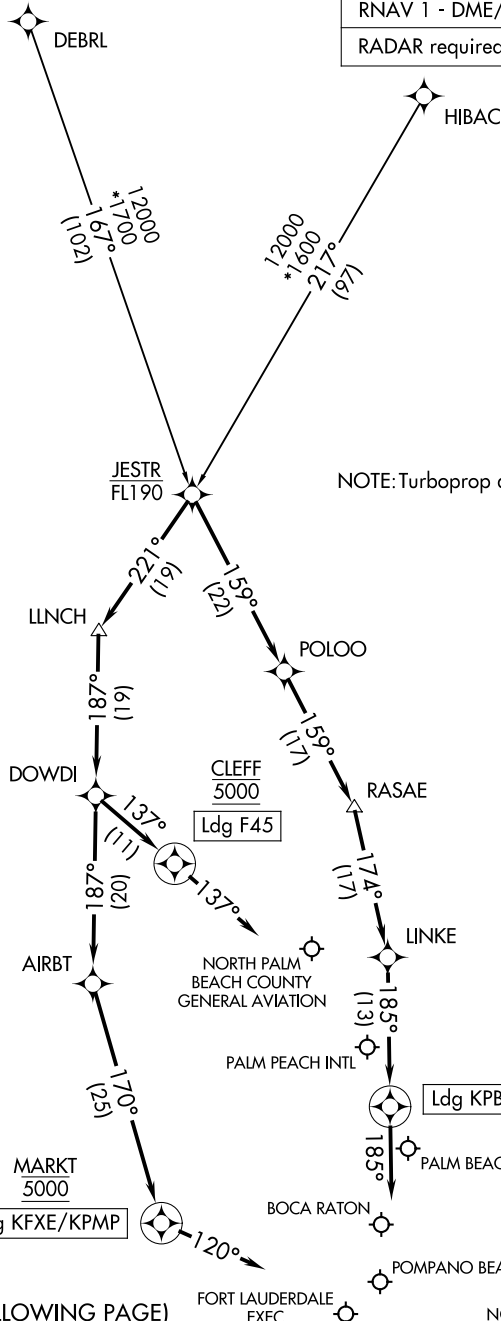

JESTR ONE ARRIVAL (RNAV)

WEST PALM BEACH, FLORIDA

PALM BEACH APP CON
 124.6 317.4
 FXE ATIS
 119.85
 PBI D-ATIS
 123.75
 PMP ATIS
 120.55

RNAV 1 - DME/DME/IRU or GPS.
 RADAR required.

NOTE: Turboprop aircraft only.

SE-3, 20 MAR 2025 to 17 APR 2025

SE-3, 20 MAR 2025 to 17 APR 2025

(NARRATIVE ON FOLLOWING PAGE)

NOTE: Chart not to scale.

JESTR ONE ARRIVAL (RNAV)

WEST PALM BEACH, FLORIDA