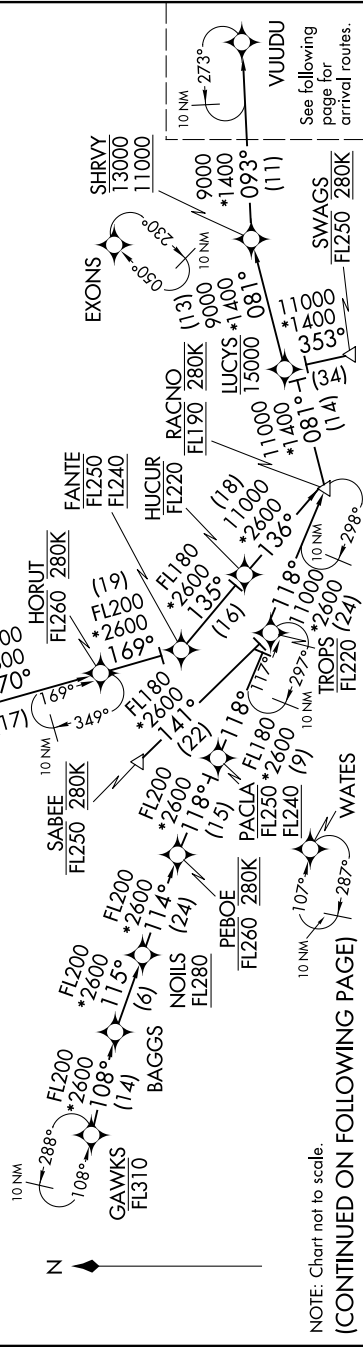

VUUDU ONE ARRIVAL (RNAV) Transition Routes

WEST PALM BEACH, FLORIDA

SE-3, 20 MAR 2025 to 17 APR 2025

- ACORI TRANSITION (ACORI.VUUDU1)
- DEFUN TRANSITION (DEFUN.VUUDU1)
- ENEME TRANSITION (ENEME.VUUDU1)
- GAWKS TRANSITION (GAWKS.VUUDU1)
- LUCYS TRANSITION (LUCYS.VUUDU1)
- MOJIE TRANSITION (MOJIE.VUUDU1)
- SABEE TRANSITION (SABEE.VUUDU1)
- SWAGS TRANSITION (SWAGS.VUUDU1)
- ZPLEN TRANSITION (ZPLEN.VUUDU1)

NOTE: Do not file LUCYS or MOJIE Transition-  
To be assigned by ATC.  
NOTE: SABEE Transition for TPA area departures.  
NOTE: Jet aircraft only.

NOTE: Chart not to scale.

(CONTINUED ON FOLLOWING PAGE)

SE-3, 20 MAR 2025 to 17 APR 2025

VUUDU ONE ARRIVAL (RNAV) Transition Routes

WEST PALM BEACH, FLORIDA