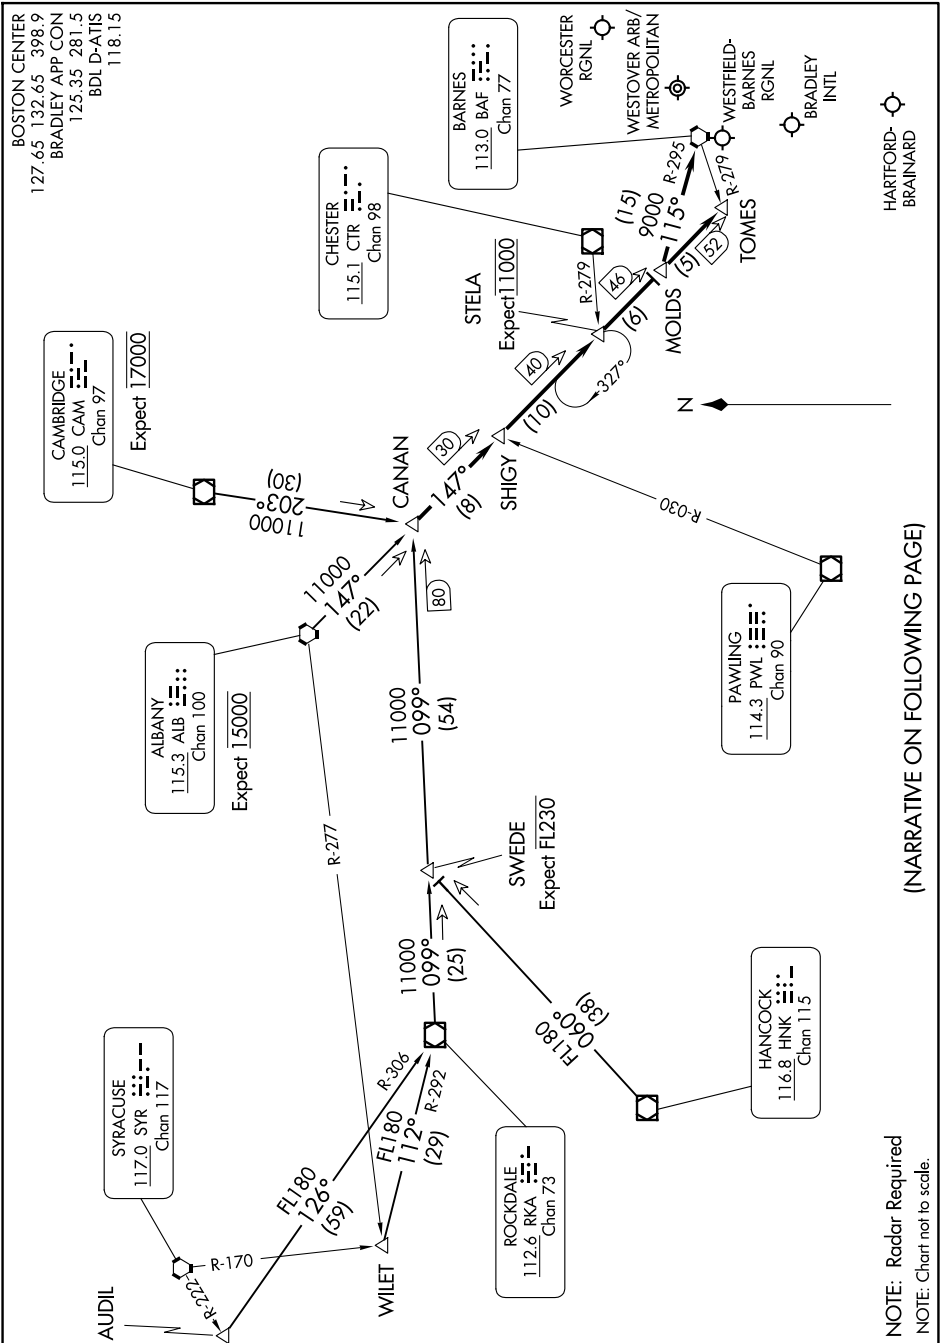

(STELA.STELA1) 23334

STELA ONE ARRIVAL

AL-460 (FAA)

WINDSOR LOCKS, CONNECTICUT

NE-1, 20 MAR 2025 to 17 APR 2025

(NARRATIVE ON FOLLOWING PAGE)

NE-1, 20 MAR 2025 to 17 APR 2025

NOTE: Radar Required
NOTE: Chart not to scale.