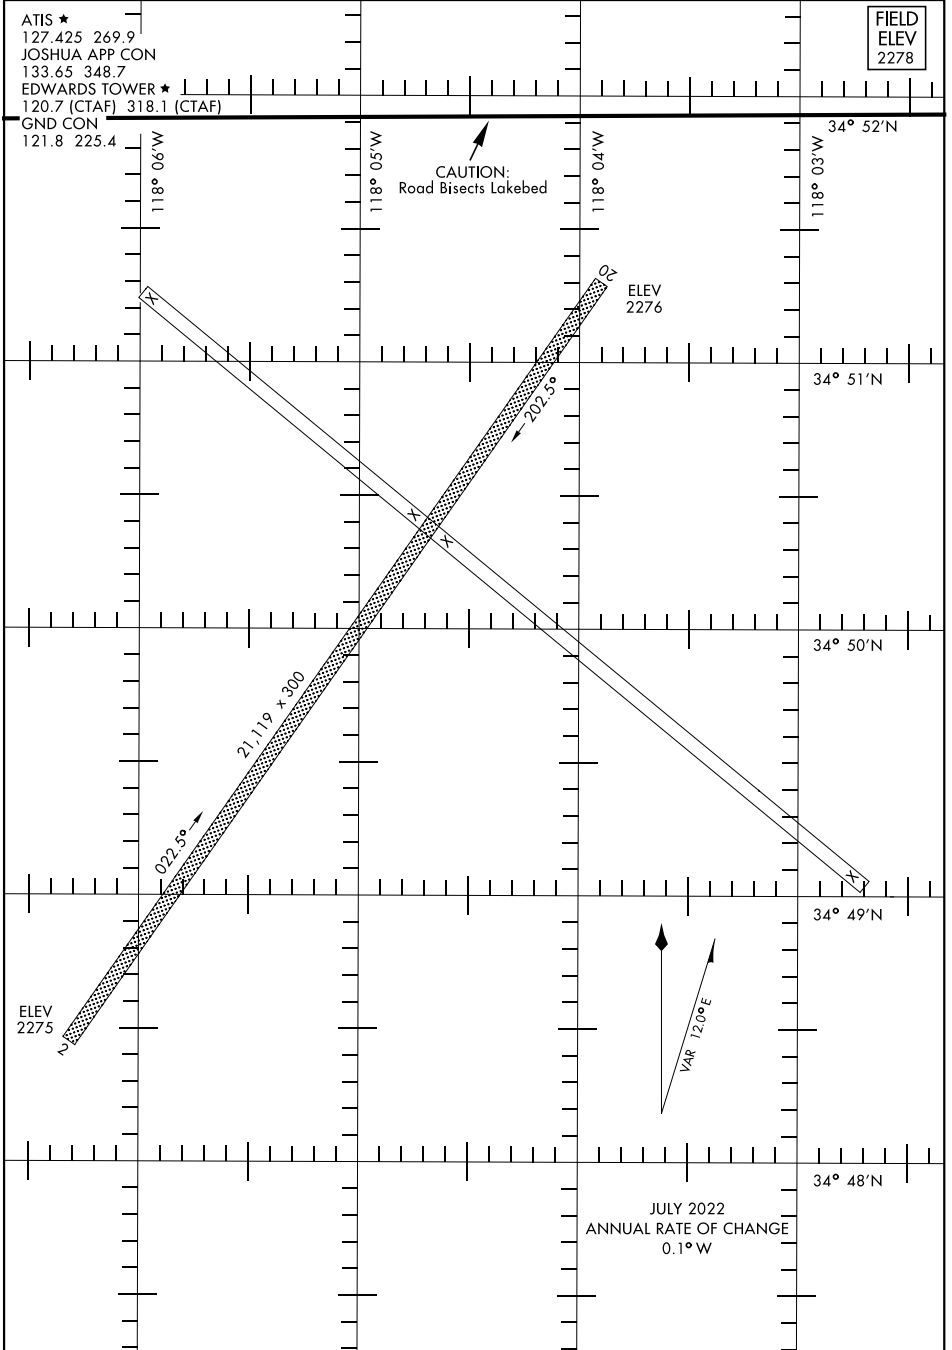

# AIRPORT DIAGRAM

EDWARDS/ROSAMOND LAKEBED (KEDW)

AL-500 [USAF]

EDWARDS, CALIFORNIA

SW-3, 20 MAR 2025 to 17 APR 2025

SW-3, 20 MAR 2025 to 17 APR 2025

# AIRPORT DIAGRAM

EDWARDS, CALIFORNIA  
EDWARDS/ROSAMOND LAKEBED (KEDW)

FIELD  
ELEV  
2278