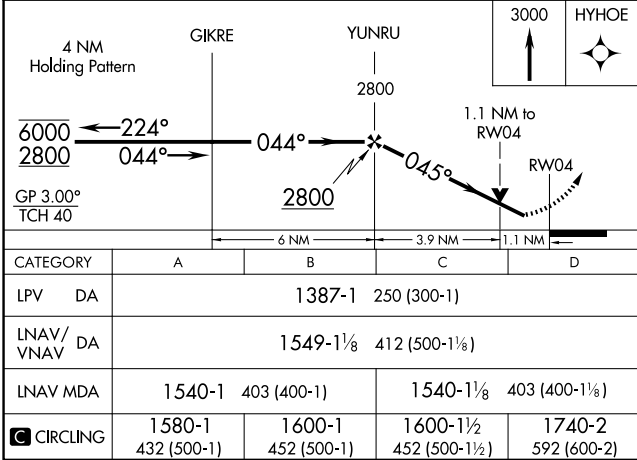

WAAS CH 78119 W04A	APP CRS 045°	Rwy Idg TDZE 1137 Apt Elev 1148	5289
--	------------------------	---	-------------

RNAV (GPS) RWY 4

ROLLA NTL (VIH)

RNP APCH-GPS.	MISSED APPROACH: Climb to 3000 direct HYHOE and hold.
<p>▼ Rwy 4 helicopter visibility reduction below 3/4 SM NA. ▲ For uncompensated Baro-VNAV systems, LNAV/VNAV NA below -17°C or above 54°C.</p>	

ASOS 119.025	KANSAS CITY CENTER 128.35 284.675	UNICOM 123.0 (CTAF) ①
------------------------	---	--

NC-3, 20 MAR 2025 to 17 APR 2025

NC-3, 20 MAR 2025 to 17 APR 2025