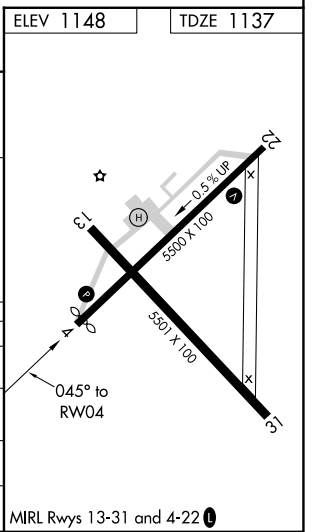

WAAS CH 78119 W04A	APP CRS 045°	Rwy Idg TDZE 1137 Apt Elev 1148	5289

RNAV (GPS) RWY 4

ROLLA NTL (VIH)

RNP APCH-GPS.	MISSED APPROACH: Climb to 3000 direct HYHOE and hold.
▼ Rwy 4 helicopter visibility reduction below 3/4 SM NA. ▲ For uncompensated Baro-VNAV systems, LNAV/VNAV NA below -17°C or above 54°C.	

ASOS 119.025	KANSAS CITY CENTER 128.35 284.675	UNICOM 123.0 (CTAF) ①

NC-3, 20 MAR 2025 to 17 APR 2025

NC-3, 20 MAR 2025 to 17 APR 2025