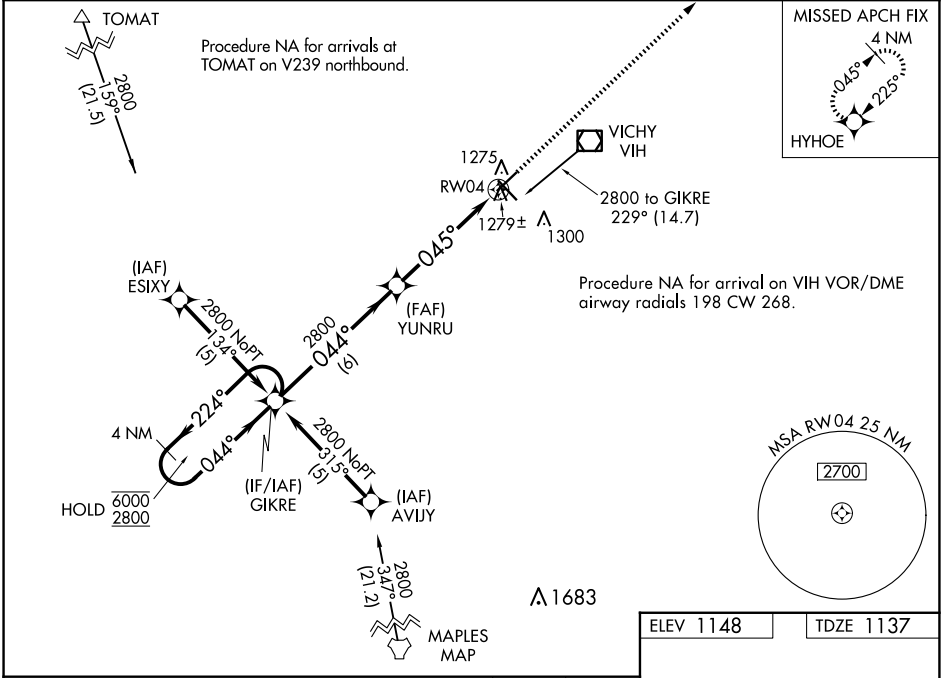

WAAS CH 78119 W04A	APP CRS 045°	Rwy Idg TDZE 1137 Apt Elev 1148	5289
--	------------------------	---	-------------

RNAV (GPS) RWY 4

ROLLA NTL (VIH)

RNP APCH-GPS.	MISSED APPROACH: Climb to 3000 direct HYHOE and hold.
<p>▼ Rwy 4 helicopter visibility reduction below 3/4 SM NA. ▲ For uncompensated Baro-VNAV systems, LNAV/VNAV NA below -17°C or above 54°C.</p>	

ASOS 119.025	KANSAS CITY CENTER 128.35 284.675	UNICOM 123.0 (CTAF) ①
------------------------	---	--

NC-3, 20 MAR 2025 to 17 APR 2025

NC-3, 20 MAR 2025 to 17 APR 2025