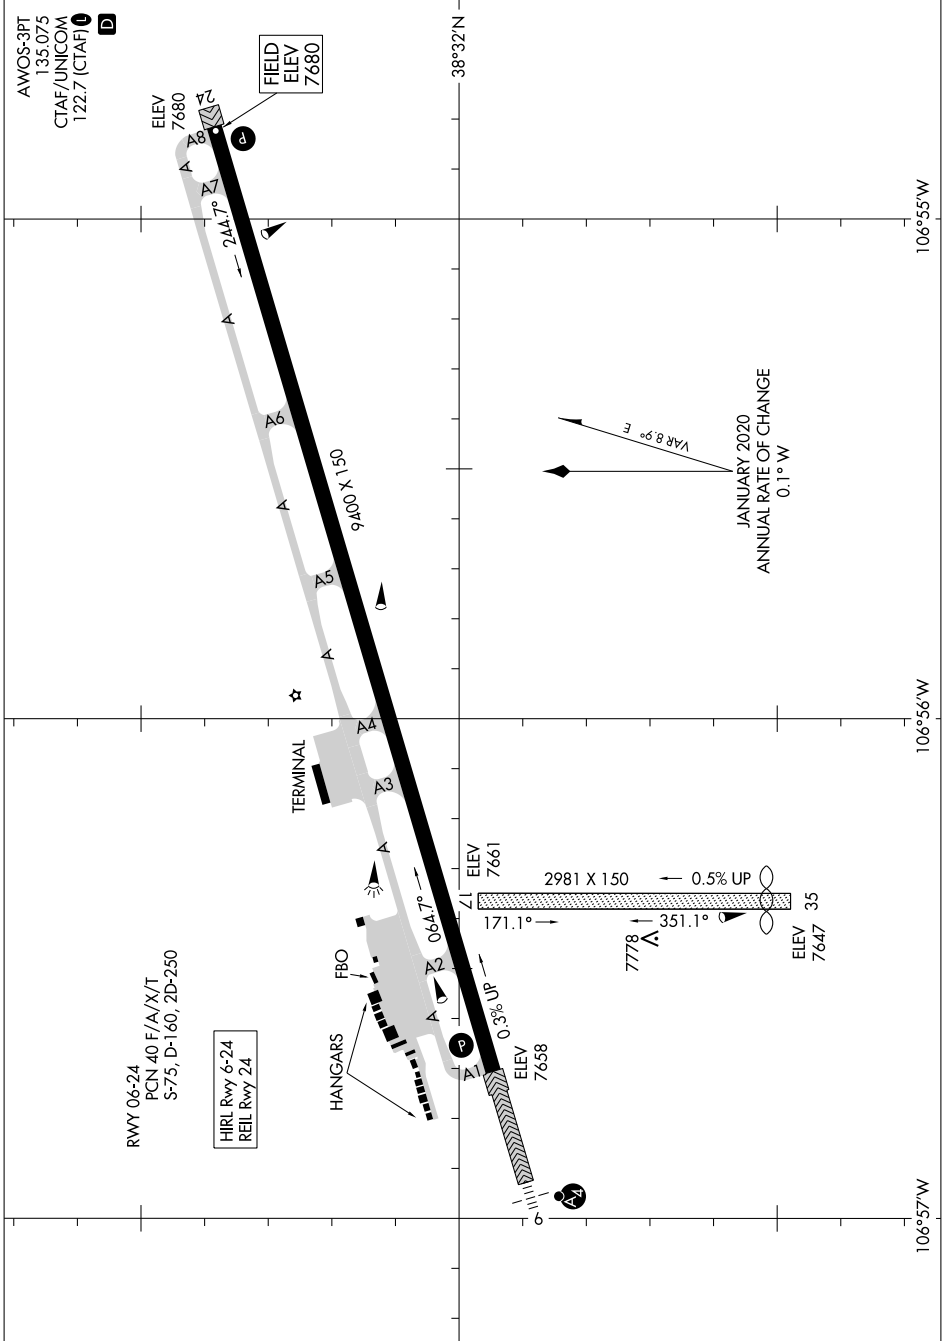

24361

AIRPORT DIAGRAM

AL-517 (FAA)

GUNNISON-CRESTED BUTTE RGNL (GUC)
GUNNISON, COLORADO

SW-1, 20 MAR 2025 to 17 APR 2025

SW-1, 20 MAR 2025 to 17 APR 2025

AIRPORT DIAGRAM

24361

GUNNISON, COLORADO
GUNNISON-CRESTED BUTTE RGNL (GUC)