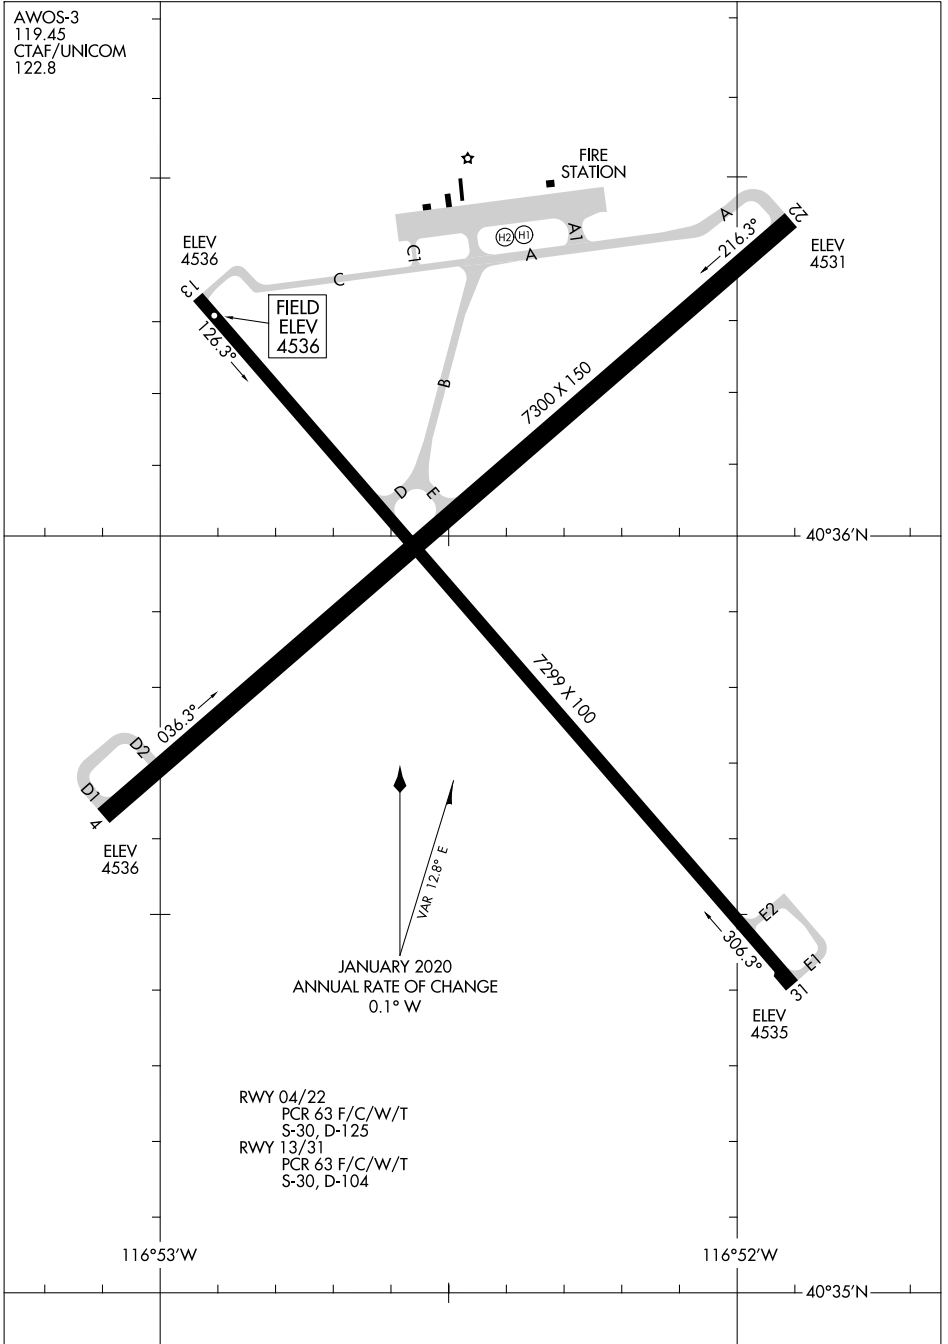

22251

AIRPORT DIAGRAM

AL-534 (FAA)

BATTLE MOUNTAIN (BAM)

BATTLE MOUNTAIN, NEVADA

AWOS-3
119.45
CTAF/UNICOM
122.8

SW-4, 20 MAR 2025 to 17 APR 2025

SW-4, 20 MAR 2025 to 17 APR 2025

RWY 04/22
PCR 63 F/C/W/T
S-30, D-125
RWY 13/31
PCR 63 F/C/W/T
S-30, D-104

AIRPORT DIAGRAM

22251

BATTLE MOUNTAIN, NEVADA

BATTLE MOUNTAIN (BAM)