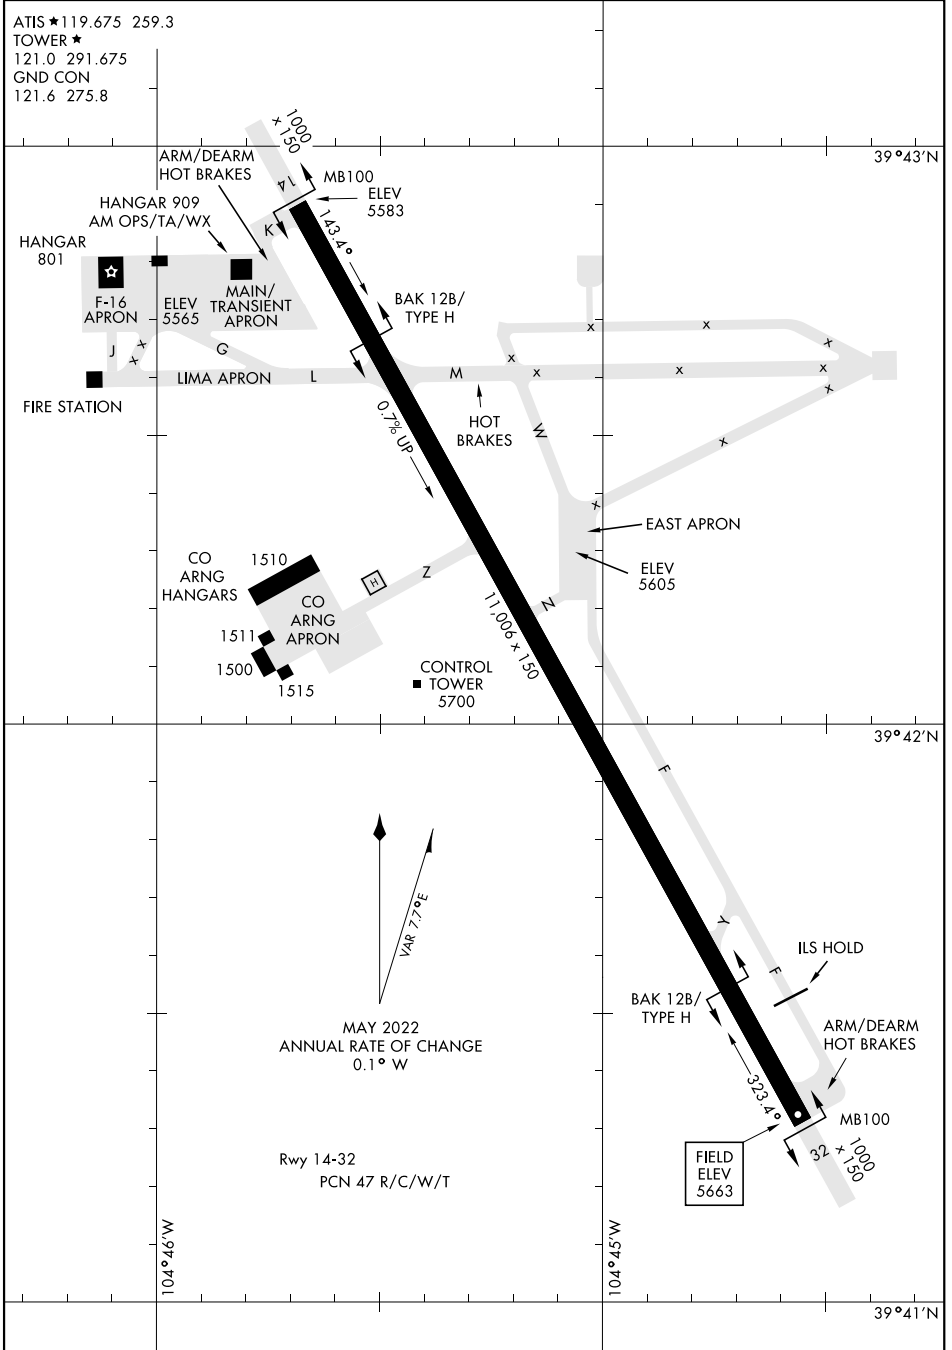

AIRPORT DIAGRAM

[USAF]

BUCKLEY SFB (KBKF)

AURORA, COLORADO

ATIS ★ 119.675 259.3
 TOWER ★
 121.0 291.675
 GND CON
 121.6 275.8

SW-1, 20 MAR 2025 to 17 APR 2025

SW-1, 20 MAR 2025 to 17 APR 2025

AIRPORT DIAGRAM