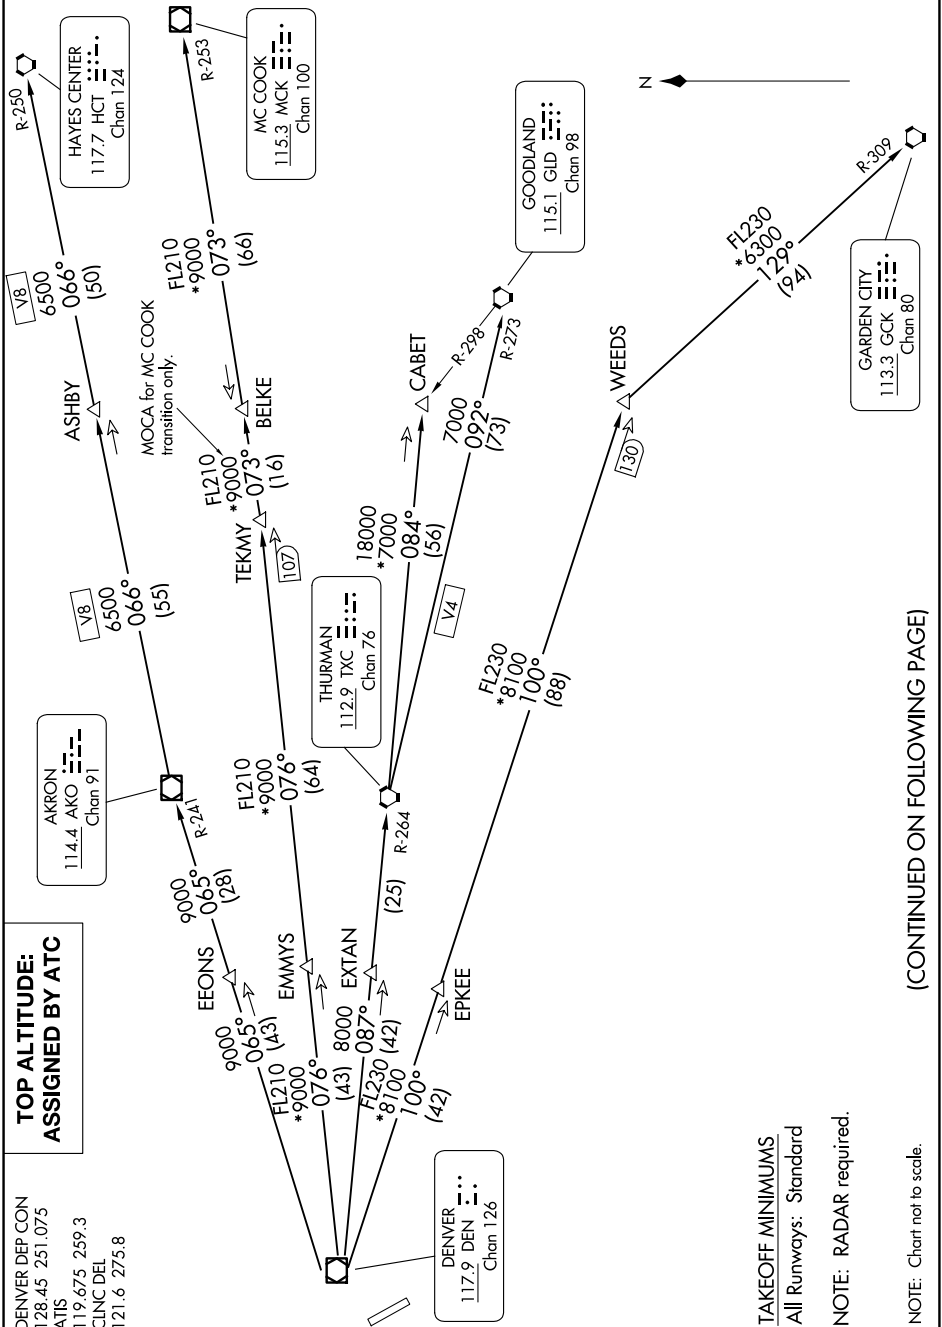

PLAINS ONE DEPARTURE

AL-538 (FAA)

BUCKLEY SPACE FORCE BASE (BKF)
AURORA, COLORADO

SW-1, 20 MAR 2025 to 17 APR 2025

**TOP ALTITUDE:
ASSIGNED BY ATC**

DENVER DEP CON
128.45 251.075
ATIS
119.675 259.3
CLINC DEL
121.6 275.8

DENVER
117.9 DEN
Chan 126

TAKEOFF MINIMUMS
All Runways: Standard
NOTE: RADAR required.

NOTE: Chart not to scale.

(CONTINUED ON FOLLOWING PAGE)

SW-1, 20 MAR 2025 to 17 APR 2025