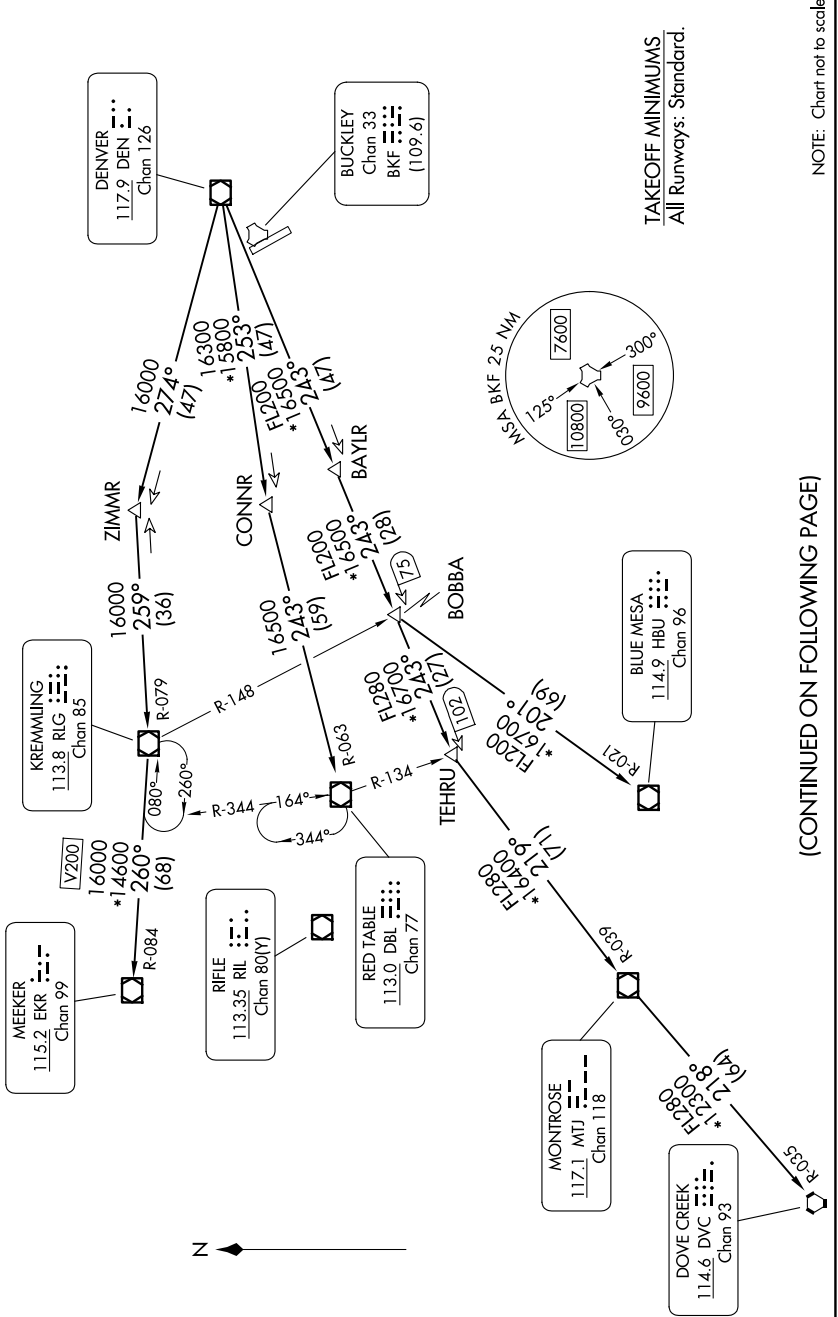

TOP ALTITUDE:
ASSIGNED BY ATC

RADAR required.

SW-1, 20 MAR 2025 to 17 APR 2025

DENVER DEP CON
128.45 251.075
CLINC DEL
121.6 275.8

TAKEOFF MINIMUMS
All Runways: Standard.

NOTE: Chart not to scale.

(CONTINUED ON FOLLOWING PAGE)

SW-1, 20 MAR 2025 to 17 APR 2025