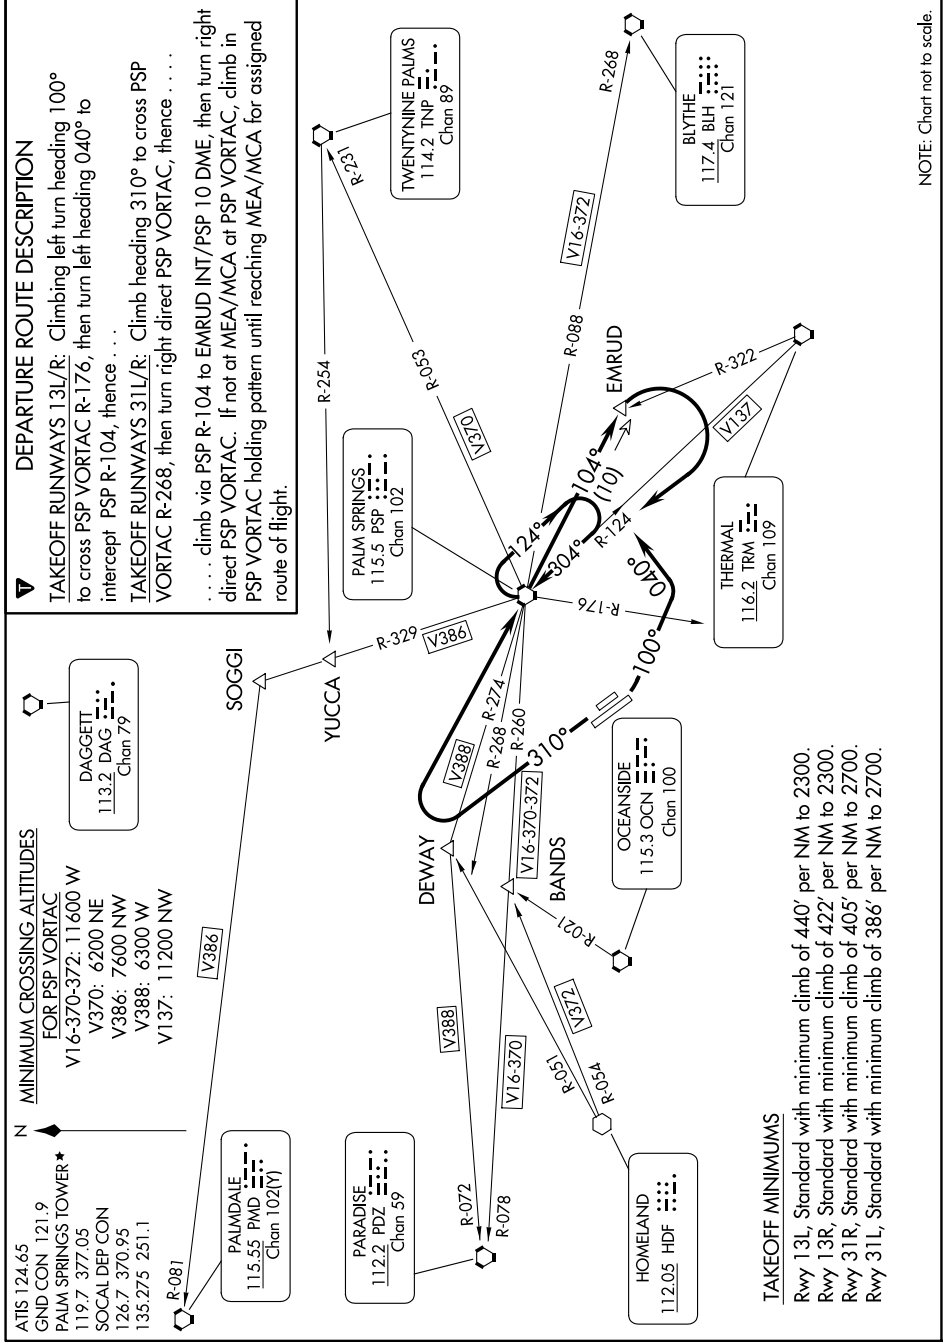

CATHEDRAL ONE DEPARTURE

AL-545 (FAA)

PALM SPRINGS INTL (PSP)
PALM SPRINGS, CALIFORNIA

SW-3, 20 MAR 2025 to 17 APR 2025

CATHEDRAL ONE DEPARTURE

PALM SPRINGS, CALIFORNIA
PALM SPRINGS INTL (PSP)

SW-3, 20 MAR 2025 to 17 APR 2025

NOTE: Chart not to scale.