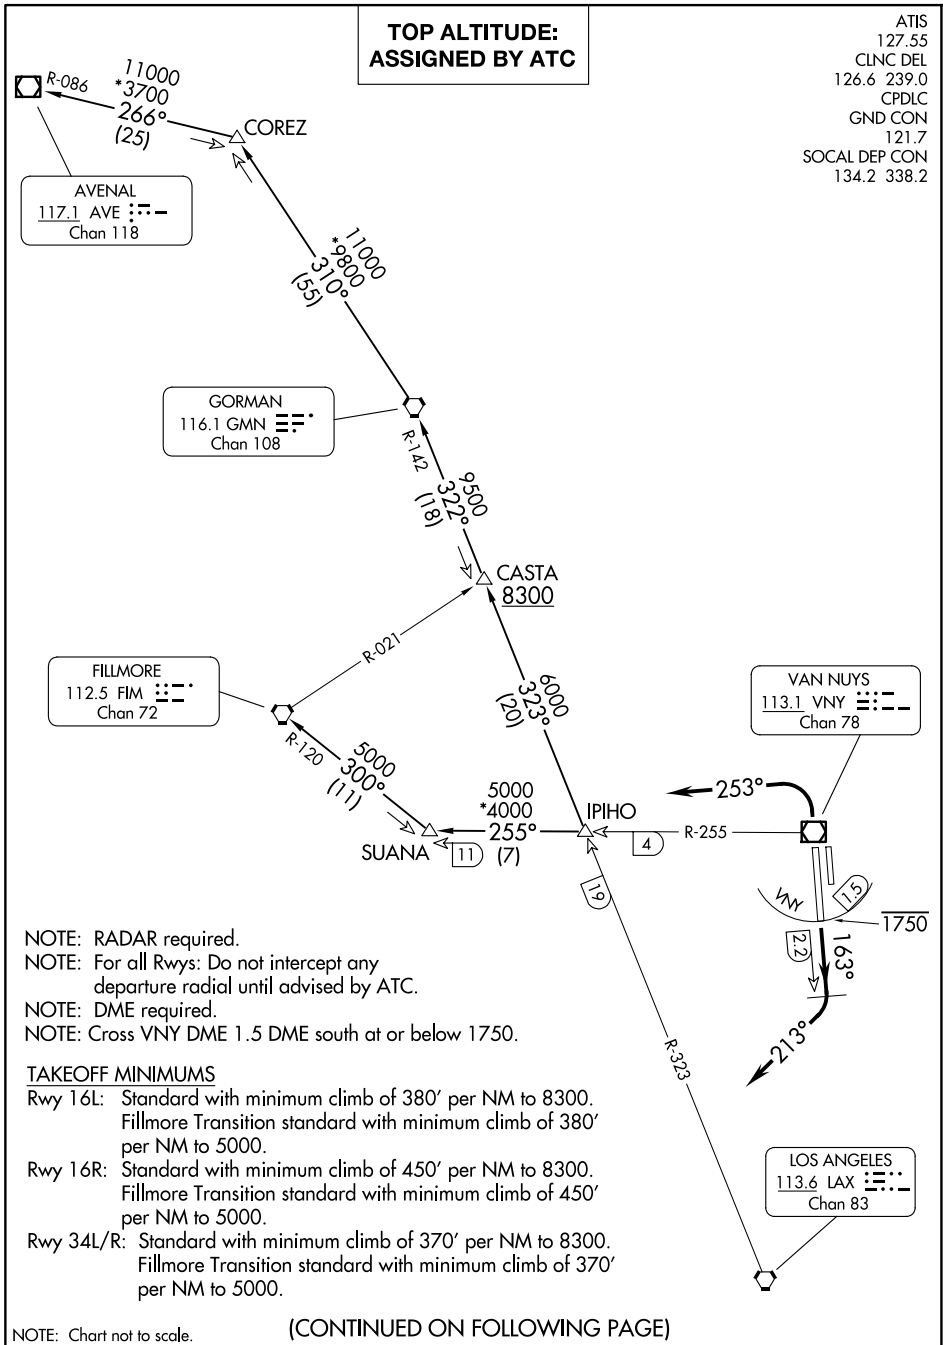

**TOP ALTITUDE:
ASSIGNED BY ATC**

ATIS
127.55
CLNC DEL
126.6 239.0
CPDLC
GND CON
121.7
SOCAL DEP CON
134.2 338.2

SW-3, 20 MAR 2025 to 17 APR 2025

SW-3, 20 MAR 2025 to 17 APR 2025