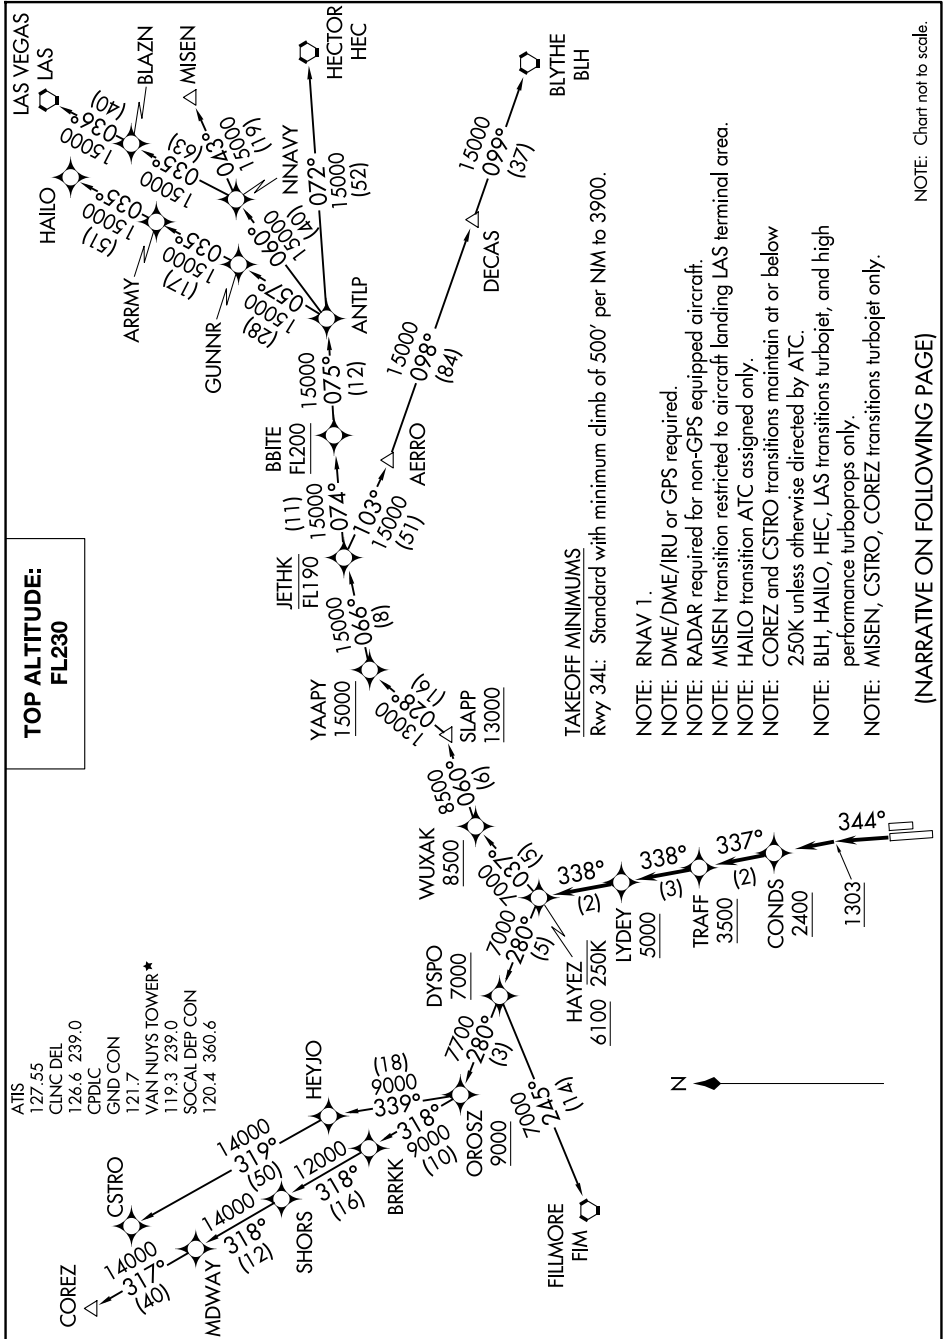

# HAYEZ NINE DEPARTURE (RNAV)

AL-552 (FAA)

VAN NUYS (VNY)  
VAN NUYS, CALIFORNIA

SW-3, 20 MAR 2025 to 17 APR 2025

**TOP ALTITUDE:  
FL230**

# HAYEZ NINE DEPARTURE (RNAV)

VAN NUYS, CALIFORNIA  
VAN NUYS (VNY)

(NARRATIVE ON FOLLOWING PAGE)

NOTE: Chart not to scale.

SW-3, 20 MAR 2025 to 17 APR 2025