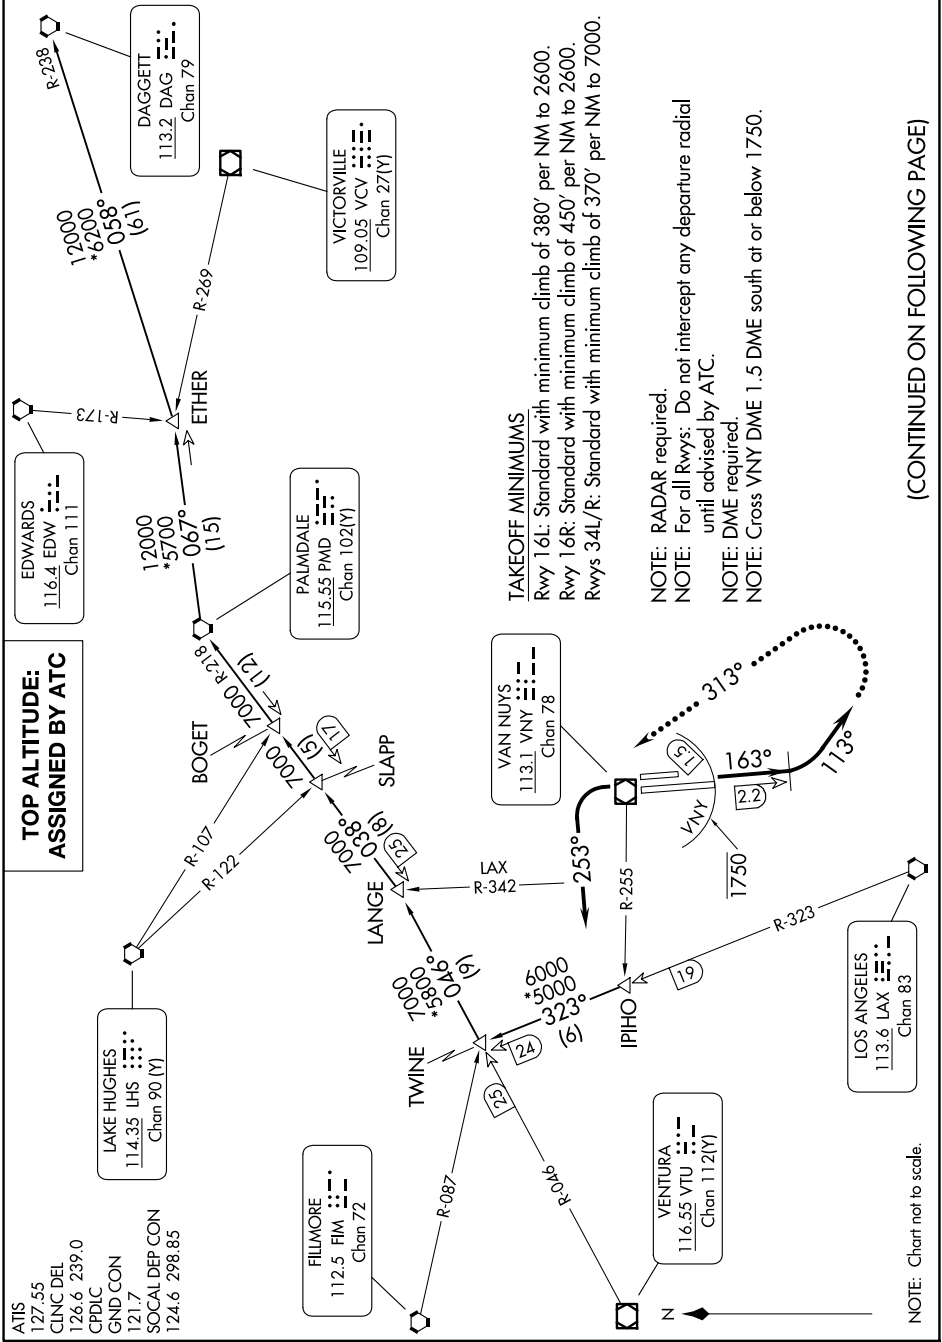

NEWHALL ONE DEPARTURE

AL-552 (FAA)

VAN NUYS (VNY)
VAN NUYS, CALIFORNIA

SW-3, 20 MAR 2025 to 17 APR 2025

NEWHALL ONE DEPARTURE

VAN NUYS, CALIFORNIA
VAN NUYS (VNY)

(CONTINUED ON FOLLOWING PAGE)

NOTE: Chart not to scale.

SW-3, 20 MAR 2025 to 17 APR 2025