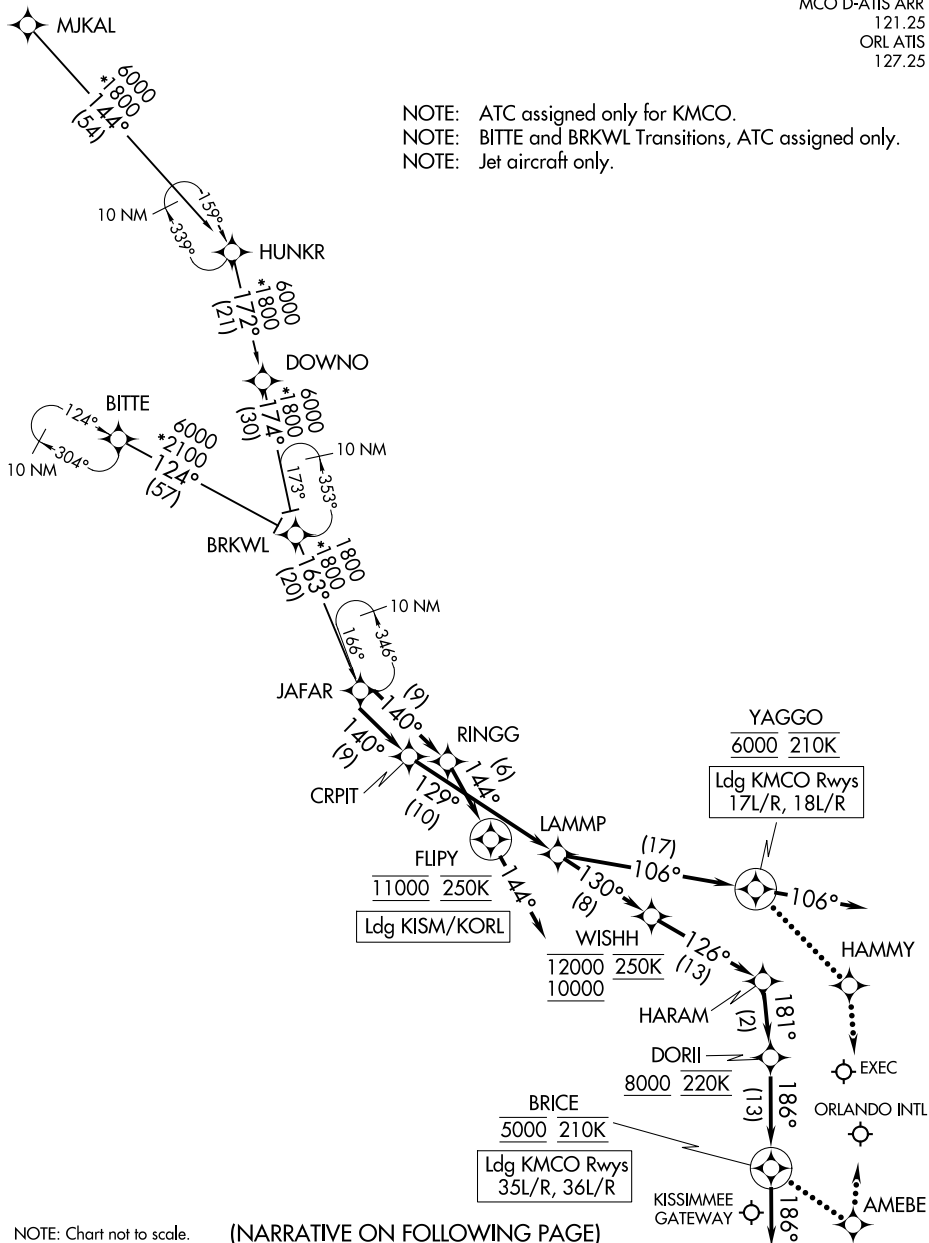

JAFAR THREE ARRIVAL (RNAV)

ORLANDO, FLORIDA

RNAV 1 - DME/DME/IRU or GPS.
RADAR required.

ORLANDO APP CON
134.05 339.8
ISM ATIS
128.775
MCO D-ATIS ARR
121.25
ORLATIS
127.25

NOTE: ATC assigned only for KMCO.
NOTE: BITTE and BRKWL Transitions, ATC assigned only.
NOTE: Jet aircraft only.

NOTE: Chart not to scale.

(NARRATIVE ON FOLLOWING PAGE)

JAFAR THREE ARRIVAL (RNAV)

(JAFAR.JAFAR3) 19MAY22

ORLANDO, FLORIDA

SE-3, 20 MAR 2025 to 17 APR 2025

SE-3, 20 MAR 2025 to 17 APR 2025