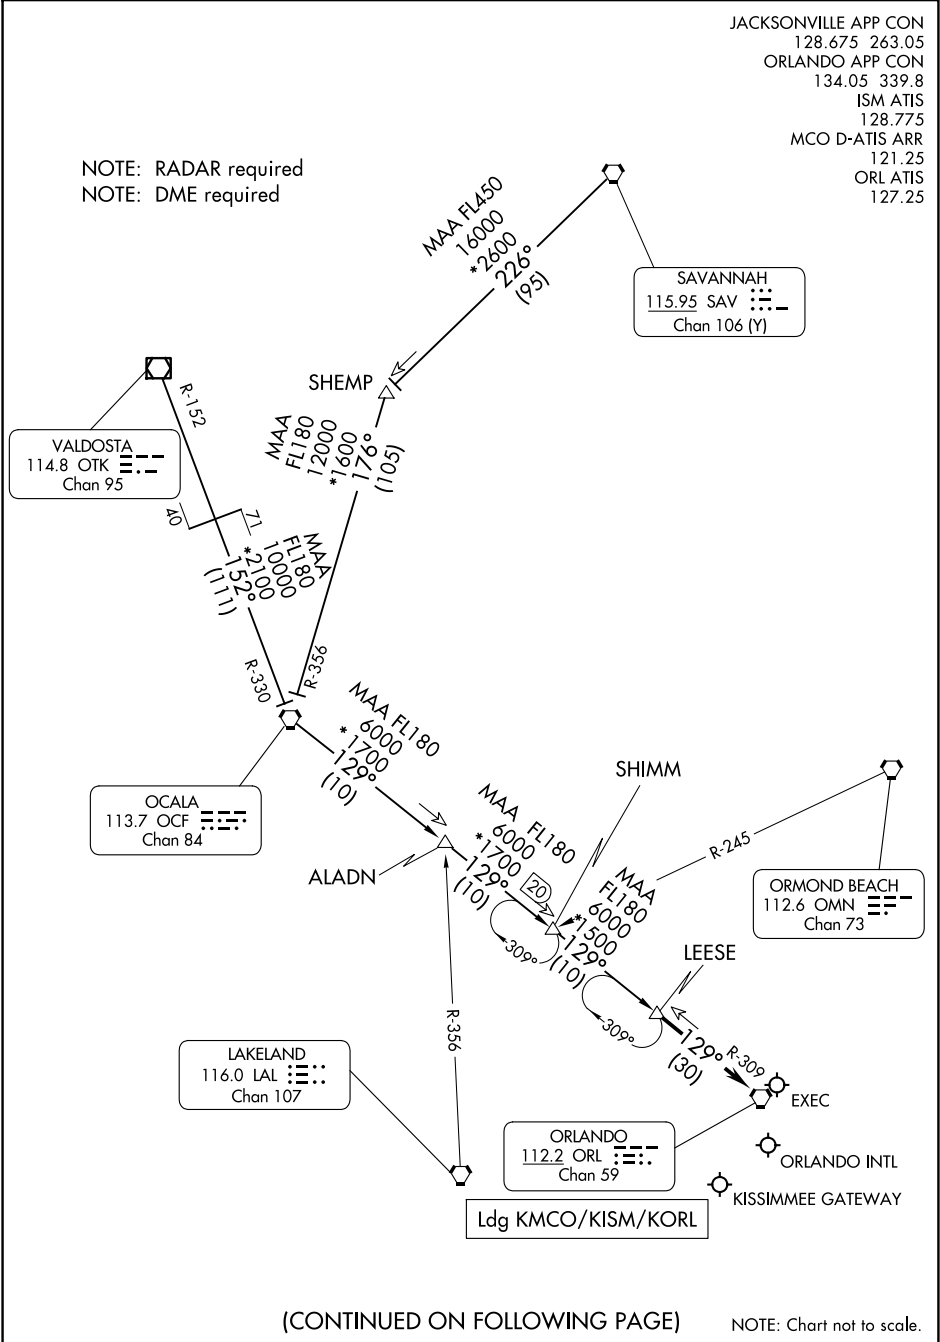

# LEESE THREE ARRIVAL

ORLANDO, FLORIDA

JACKSONVILLE APP CON  
 128.675 263.05  
 ORLANDO APP CON  
 134.05 339.8  
 ISM ATIS  
 128.775  
 MCO D-ATIS ARR  
 121.25  
 ORL ATIS  
 127.25

NOTE: RADAR required  
 NOTE: DME required

SE-3, 20 MAR 2025 to 17 APR 2025

SE-3, 20 MAR 2025 to 17 APR 2025

# LEESE THREE ARRIVAL

(LEESE.LEESE3) 22APR21

ORLANDO, FLORIDA

NOTE: Chart not to scale.