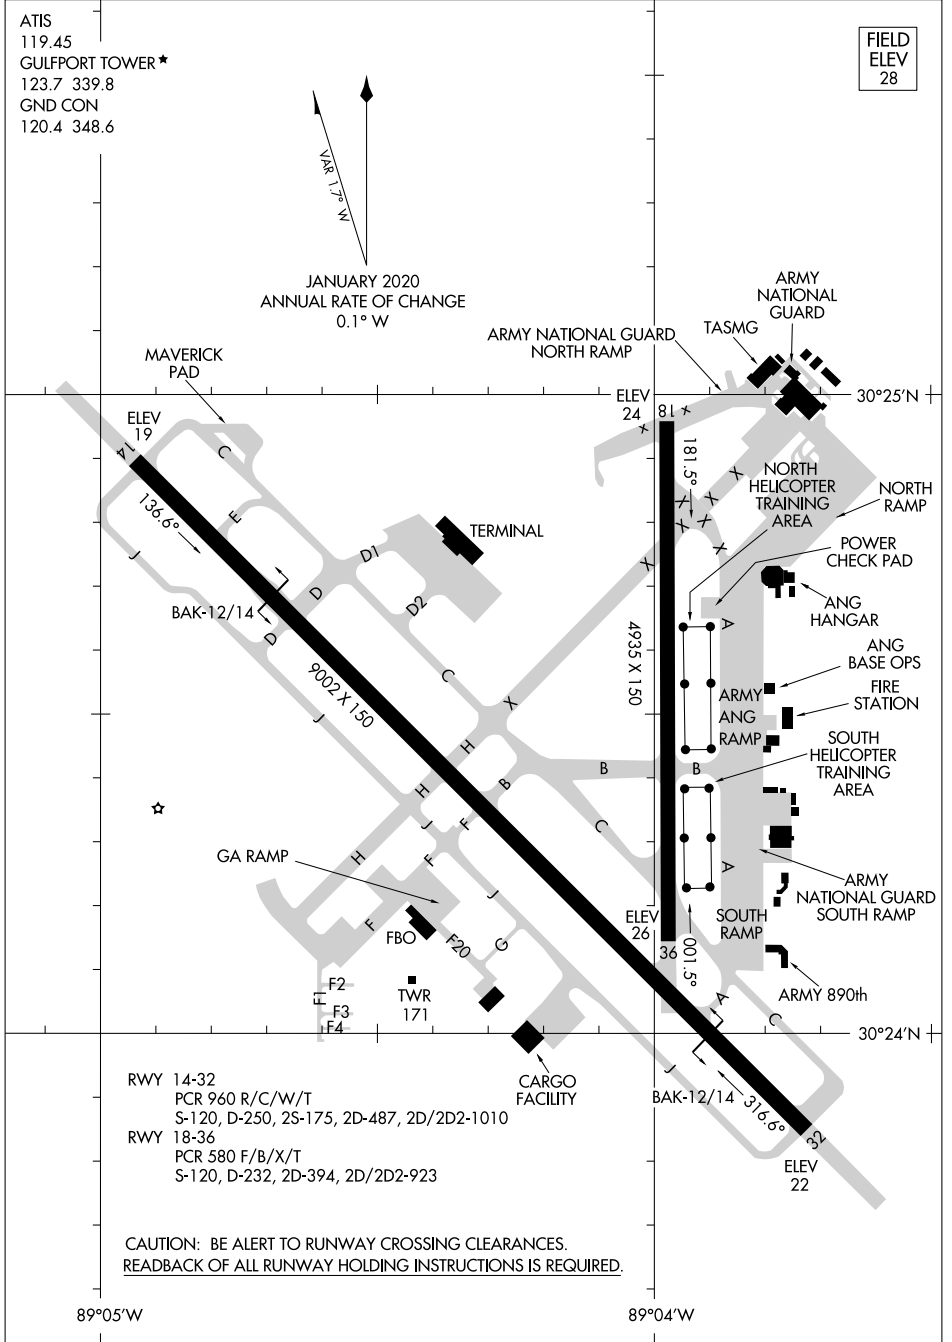

AIRPORT DIAGRAM

AL-576 (FAA)

GULFPORT-BILOXI INTL (GPT)
GULFPORT, MISSISSIPPI

SC-4, 20 MAR 2025 to 17 APR 2025

SC-4, 20 MAR 2025 to 17 APR 2025

AIRPORT DIAGRAM

GULFPORT, MISSISSIPPI
GULFPORT-BILOXI INTL (GPT)