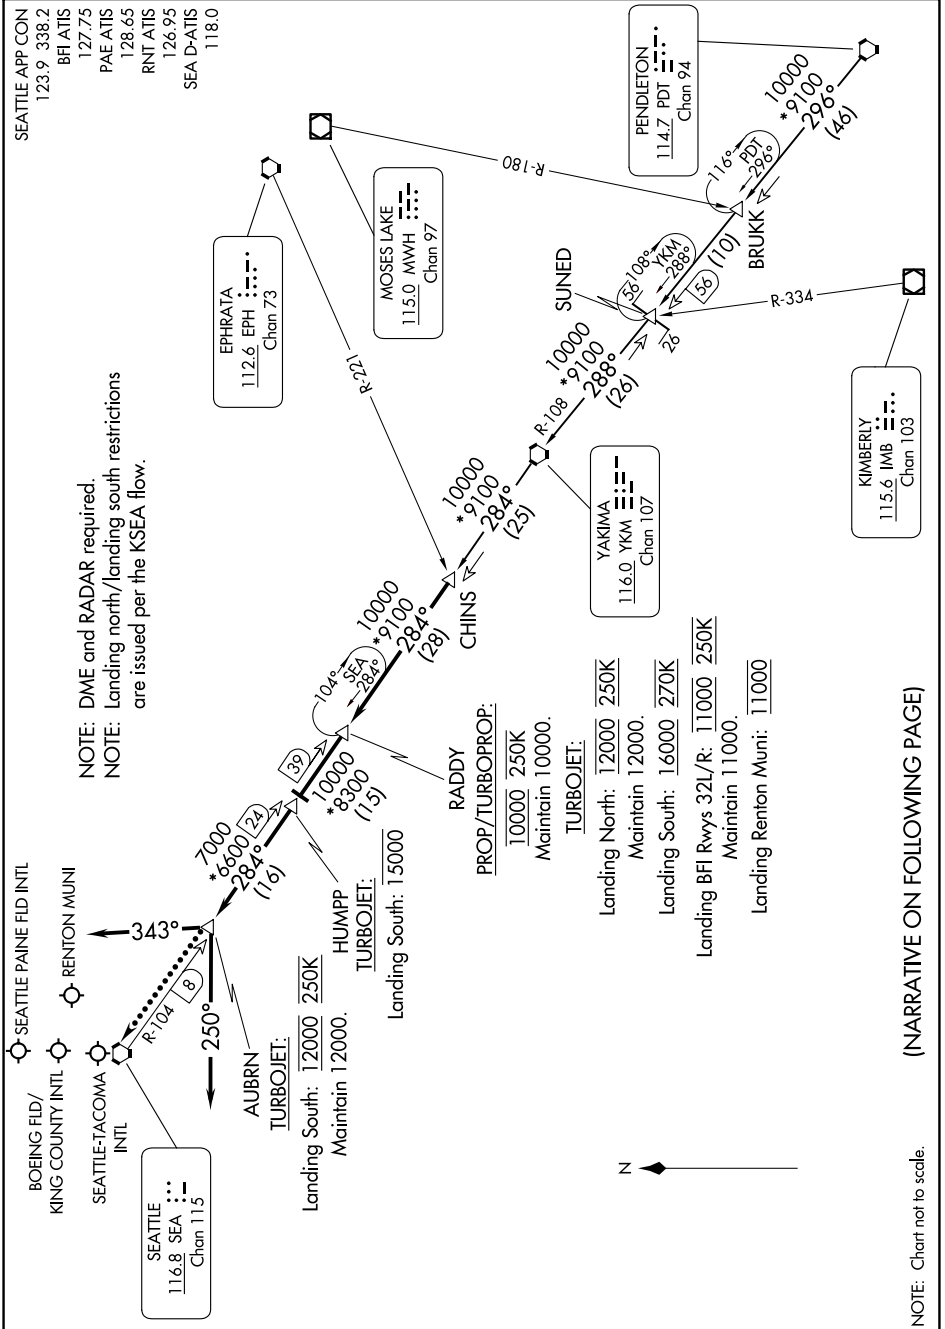

CHINS FIVE ARRIVAL

NW-1, 20 MAR 2025 to 17 APR 2025

CHINS FIVE ARRIVAL

(NARRATIVE ON FOLLOWING PAGE)

NW-1, 20 MAR 2025 to 17 APR 2025