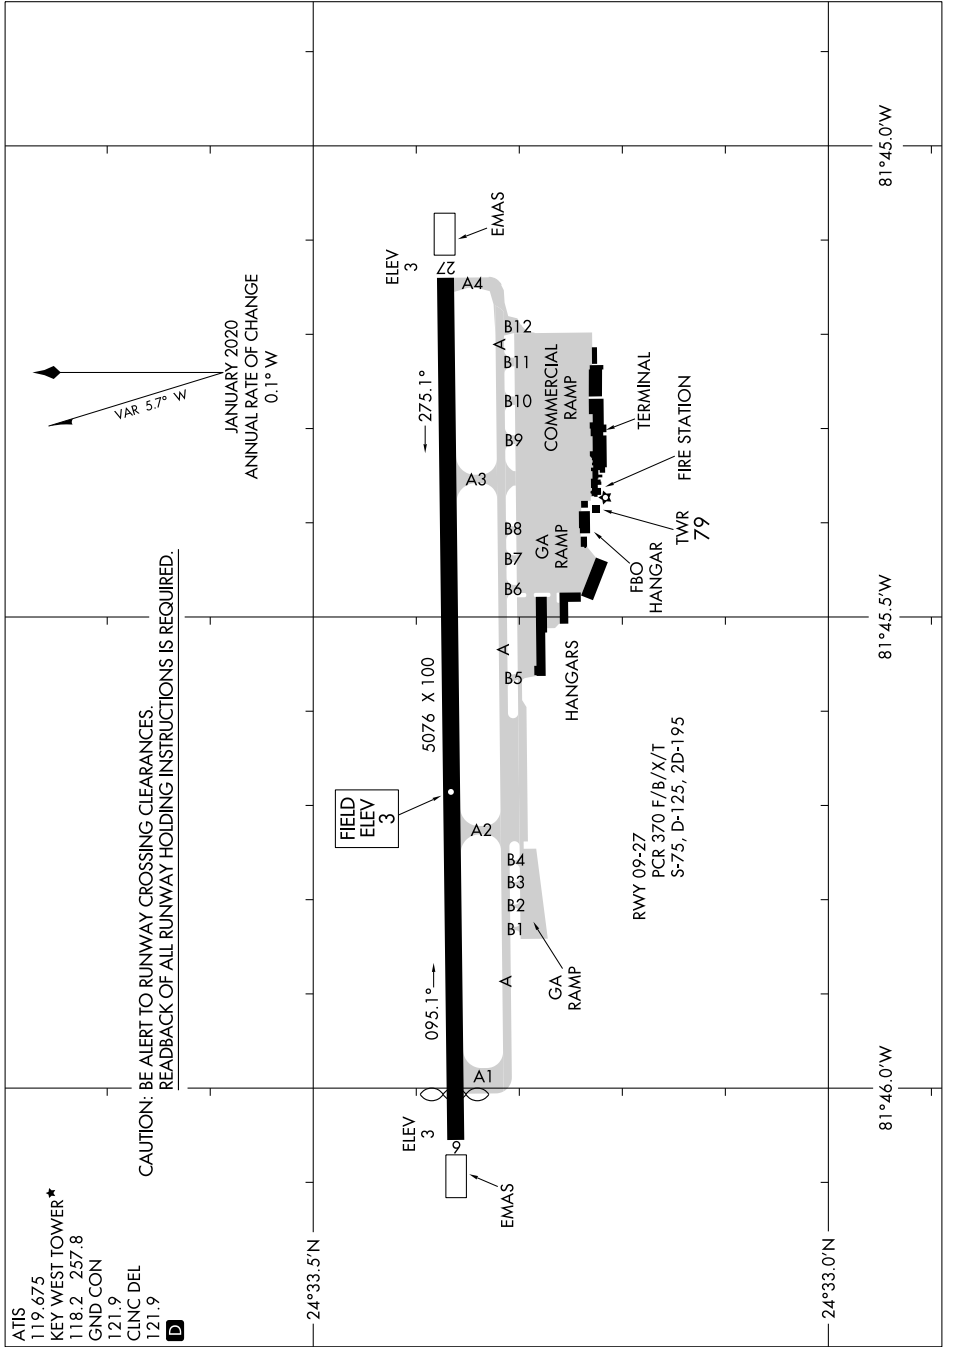

AIRPORT DIAGRAM

AL-606 (FAA)

KEY WEST INTL (EYW)
KEY WEST, FLORIDA

SE-3, 20 MAR 2025 to 17 APR 2025

CAUTION: BE ALERT TO RUNWAY CROSSING CLEARANCES.
READBACK OF ALL RUNWAY HOLDING INSTRUCTIONS IS REQUIRED.

ATIS 119.675
 KEY WEST TOWER* 118.2 257.8
 GND CON 121.9
 CLNC DEL 121.9
D

SE-3, 20 MAR 2025 to 17 APR 2025