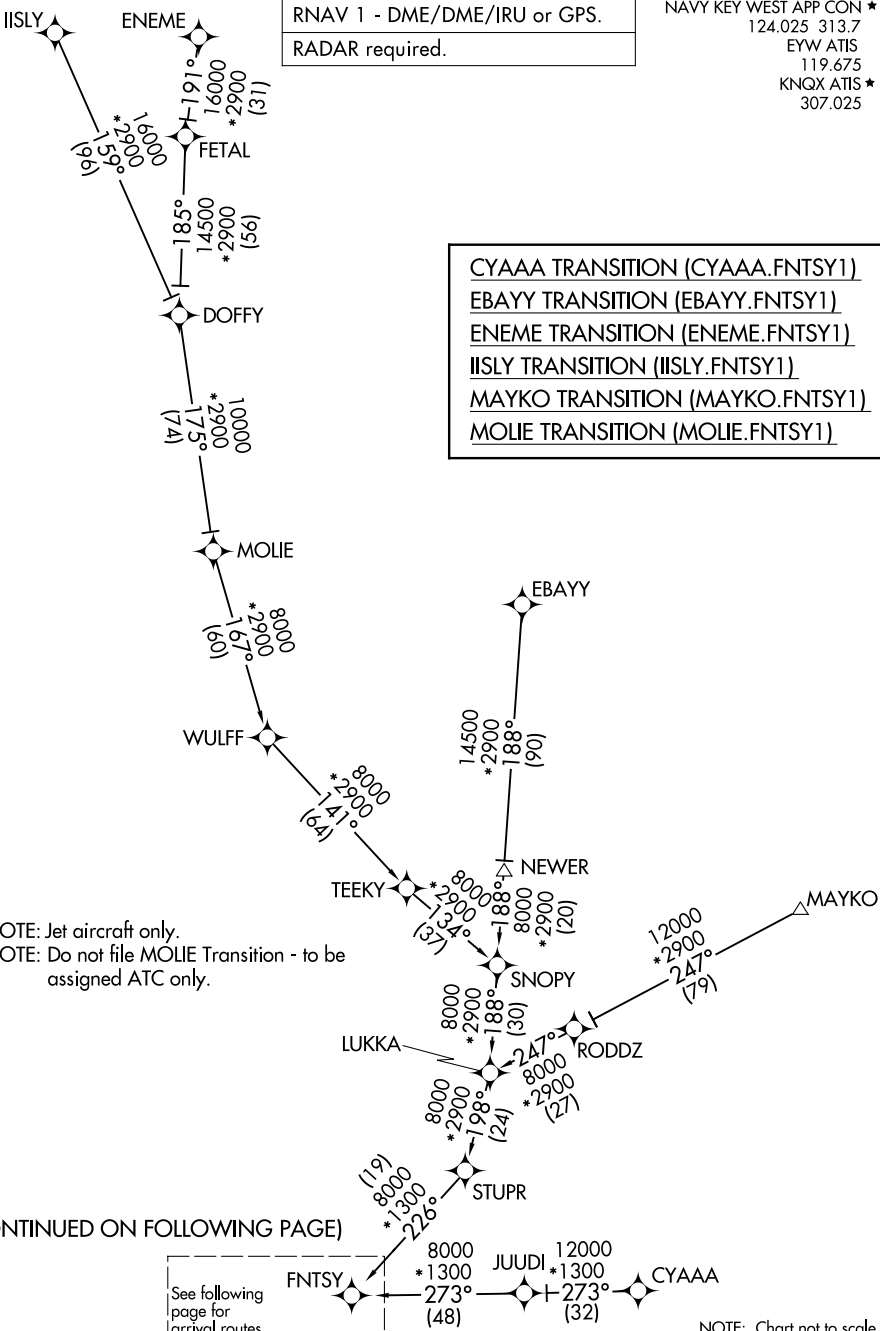

FNTSY ONE ARRIVAL (RNAV) Transition Routes

KEY WEST, FLORIDA

RNAV 1 - DME/DME/IRU or GPS.
RADAR required.

NAVY KEY WEST APP CON *
 124.025 313.7
 EYW ATIS
 119.675
 KNQX ATIS *
 307.025

- CYAAA TRANSITION (CYAAA.FNTSY1)
- EBAYY TRANSITION (EBAYY.FNTSY1)
- ENEME TRANSITION (ENEME.FNTSY1)
- IISLY TRANSITION (IISLY.FNTSY1)
- MAYKO TRANSITION (MAYKO.FNTSY1)
- MOLIE TRANSITION (MOLIE.FNTSY1)

NOTE: Jet aircraft only.
 NOTE: Do not file MOLIE Transition - to be assigned ATC only.

(CONTINUED ON FOLLOWING PAGE)

See following page for arrival routes

NOTE: Chart not to scale.

SE-3, 20 MAR 2025 to 17 APR 2025

SE-3, 20 MAR 2025 to 17 APR 2025

FNTSY ONE ARRIVAL (RNAV) Transition Routes

KEY WEST, FLORIDA