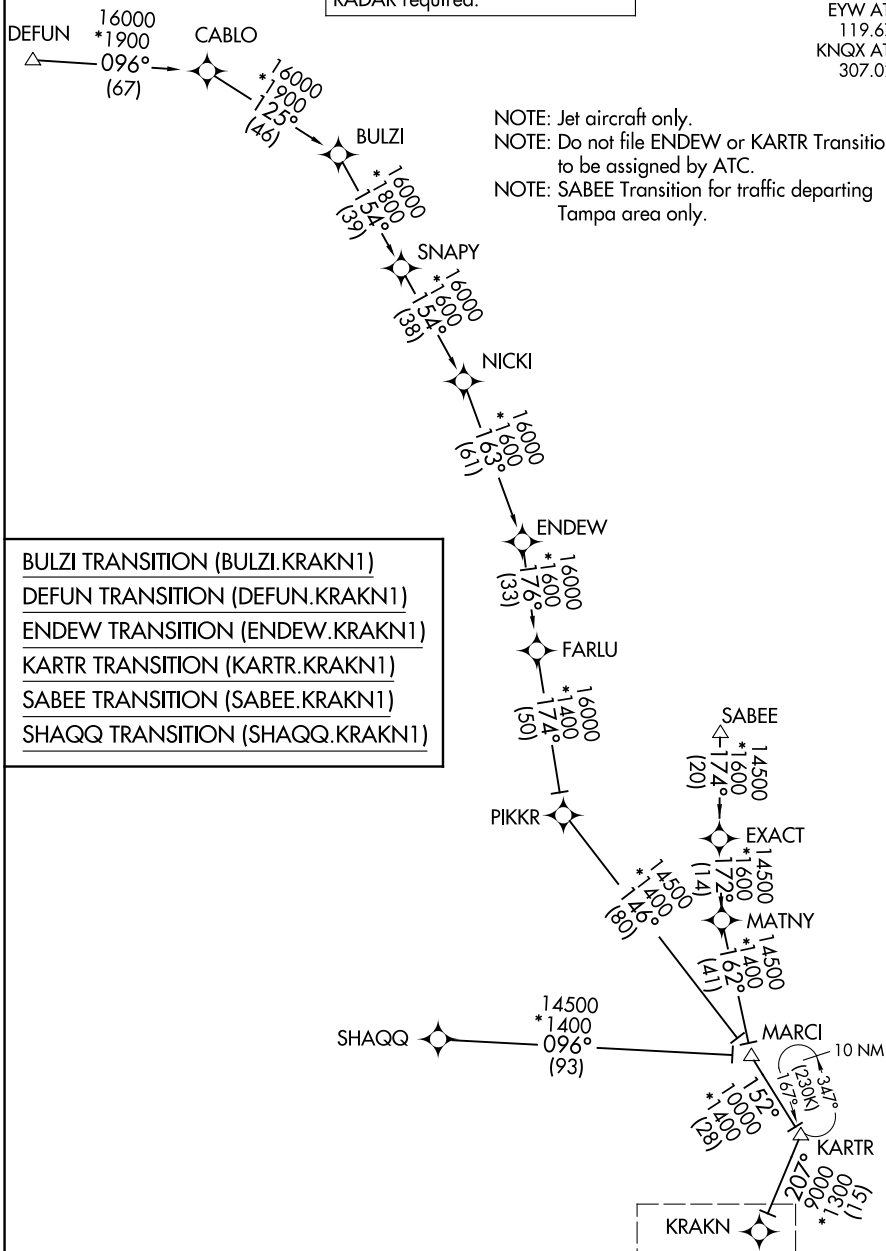

# KRAKN ONE ARRIVAL (RNAV) Transition Routes

KEY WEST, FLORIDA

RNAV 1 - DME/DME/IRU or GPS.

RADAR required.

NAVY KEY WEST APP CON ★  
 124.025 313.7  
 EYW ATIS  
 119.675  
 KNQX ATIS ★  
 307.025

NOTE: Jet aircraft only.  
 NOTE: Do not file ENDEW or KARTR Transitions - to be assigned by ATC.  
 NOTE: SABEE Transition for traffic departing Tampa area only.

- BULZI TRANSITION (BULZI.KRAKN1)
- DEFUN TRANSITION (DEFUN.KRAKN1)
- ENDEW TRANSITION (ENDEW.KRAKN1)
- KARTR TRANSITION (KARTR.KRAKN1)
- SABEE TRANSITION (SABEE.KRAKN1)
- SHAQQ TRANSITION (SHAQQ.KRAKN1)

NOTE: Chart not to scale. (CONTINUED ON FOLLOWING PAGE)

See following page for arrival routes

SE-3, 20 MAR 2025 to 17 APR 2025

SE-3, 20 MAR 2025 to 17 APR 2025

# KRAKN ONE ARRIVAL (RNAV) Transition Routes

KEY WEST, FLORIDA