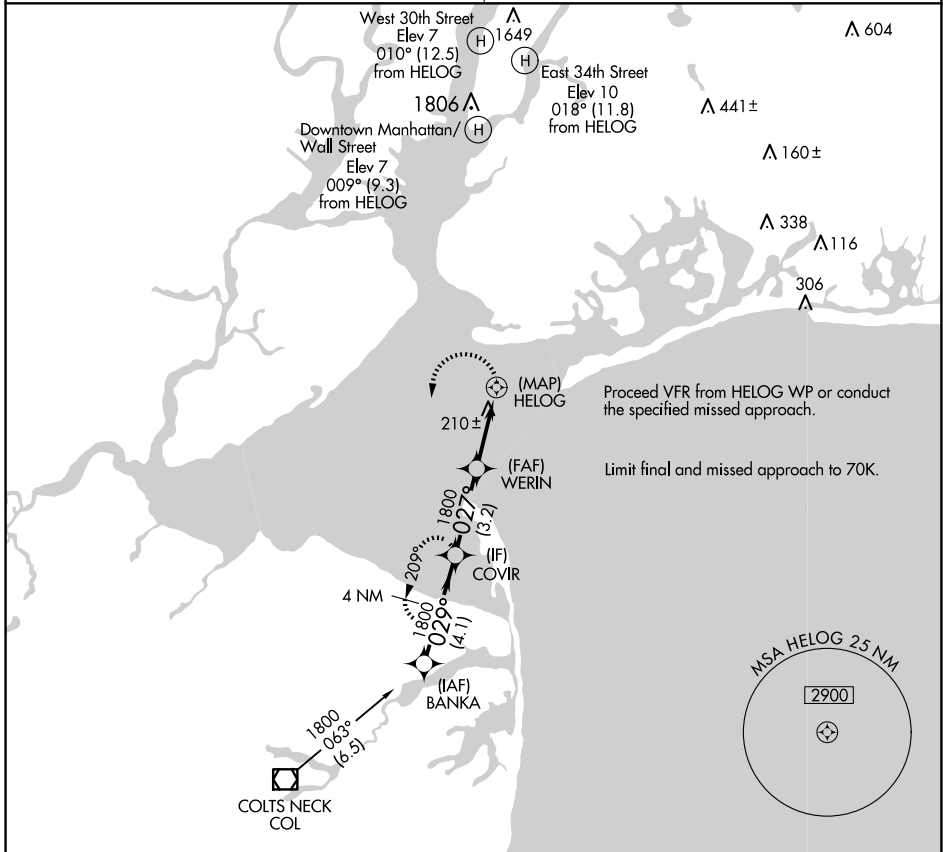

APP CRS 027°	Rwy Idg Sfc Elev Apt Elev	N/A 33 N/A
------------------------	---------------------------------	-------------------------

COPTER RNAV (GPS) 027°

JOHN F KENNEDY INTL (JFK)

RNP APCH.	MISSED APPROACH: Climbing left turn to 1800 direct COVIR and hold.
▼ ▲ NA	Use John F Kennedy Intl altimeter setting.

(ARR/DEP) 128.725	D-ATIS (ARR-NE) 117.7	(ARR-SW) 115.4	NEW YORK APP CON 128.125 269.0
-----------------------------	---------------------------------	--------------------------	--

NE-2, 20 MAR 2025 to 17 APR 2025

NE-2, 20 MAR 2025 to 17 APR 2025