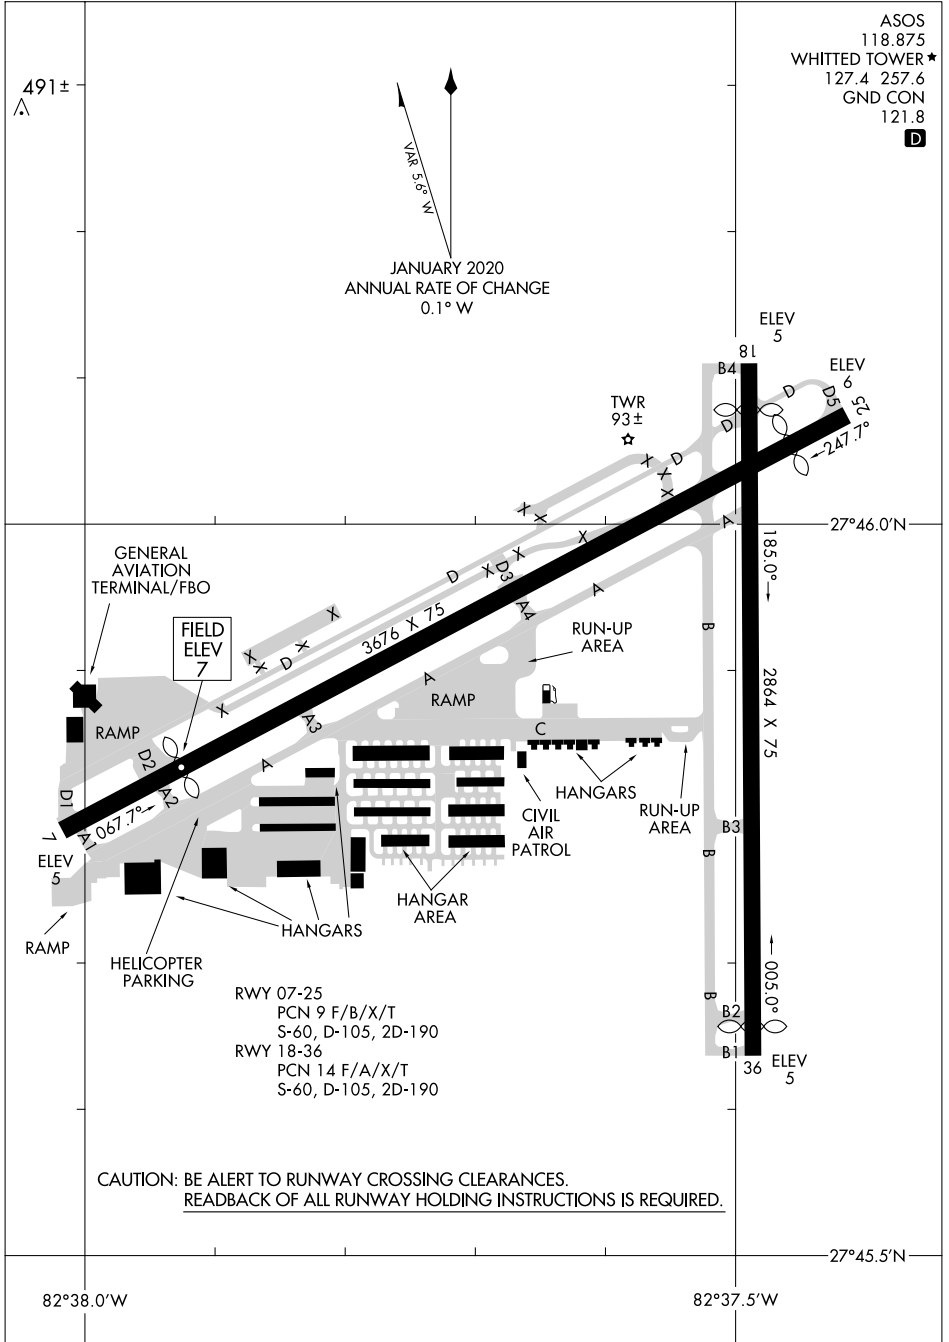

# AIRPORT DIAGRAM

AL-613 (FAA)

ALBERT WHITTED (SPG)  
ST PETERSBURG, FLORIDA

ASOS 118.875  
 WHITTED TOWER\* 127.4 257.6  
 GND CON 121.8  
**D**

491±  
△

  
 JANUARY 2020  
 ANNUAL RATE OF CHANGE  
 0.1° W

SE-3, 20 MAR 2025 to 17 APR 2025

SE-3, 20 MAR 2025 to 17 APR 2025

# AIRPORT DIAGRAM

ST PETERSBURG, FLORIDA  
ALBERT WHITTED (SPG)