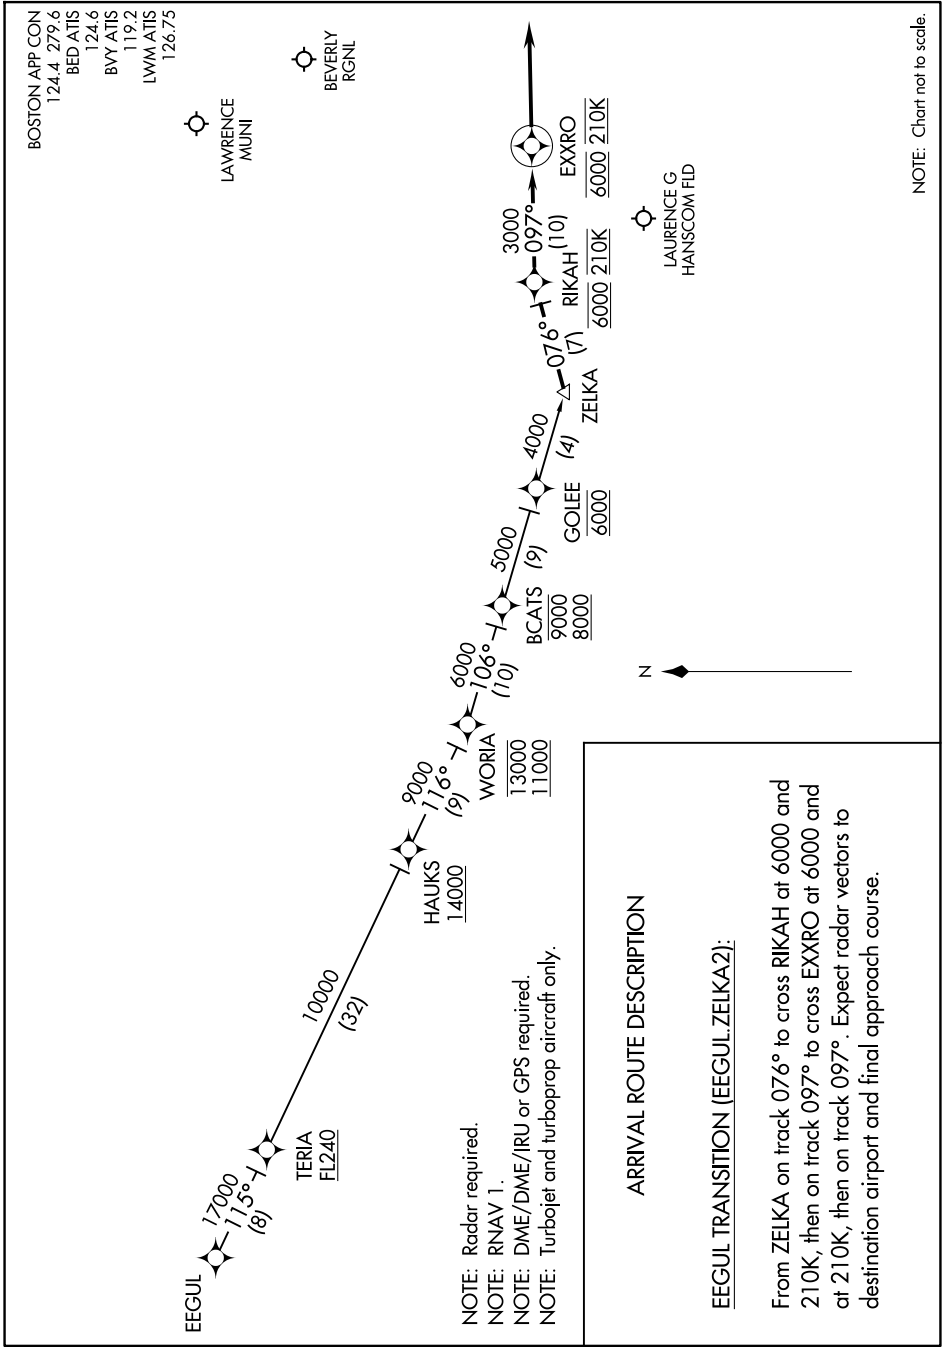

# ZELKA TWO ARRIVAL (RNAV)

BEDFORD, MASSACHUSETTS

NE-1, 20 MAR 2025 to 17 APR 2025

# ZELKA TWO ARRIVAL (RNAV)

BEDFORD, MASSACHUSETTS

NE-1, 20 MAR 2025 to 17 APR 2025

NOTE: Chart not to scale.